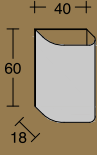

modularità / modularity