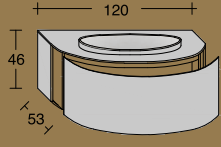

modularità / modularity