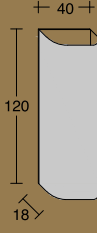

modularità / modularity