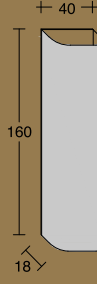

modularità / modularity