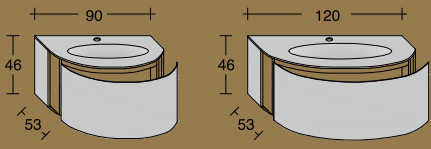

modularità / modularity