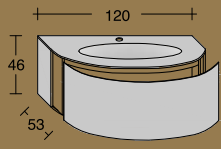

modularità / modularity