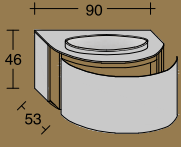

modularità / modularity