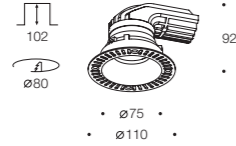

Anti-glare Honeycomb Louver

Softening Lens

Linear Spread Lens

**OPTIONAL
ACCESSORIES**

EXCLUSIVE CAPS

Magnet mounting.
Easy to remove without damaging the
final finishing.

**POINT M
WITHOUT FRAME**

POINT MT 2027 36° DIM