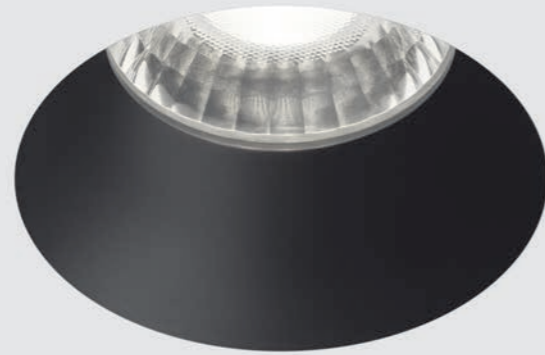

POINT MT

Frameless fixture.
Invisible transition between the fixture
body and the ceiling.

High power: 20W.

Special Pure Light lens maintains colour
uniformity during dimming.

Recessed light source ensures a high
level of comfort lighting.