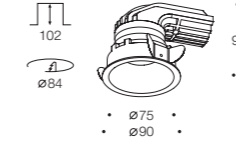

**POINT M
WITH FRAME**

POINT MR 2027 36° DIM

20W 1620lm 2700K CRI90
36° IP40 220V DIM 220

POINT MR 2040 36° DIM

20W 1680lm 4000K CRI90
36° IP40 220V DIM 220

POINT MR 20DTW 36°

20W 1420lm 3000-1800K CRI90
36° IP40 220V DIM 220

POINT MR IP44 20DTW 36°

20W 1420lm 3000-1800K CRI90
36° IP44 220V DIM 220

Installation manuals, video,
examples, and actual prices are
available at our website [www.
centrsvet.ru](http://www.centrsvet.ru).

Scan the QR code with your phone.

Three colour temperatures are available:
2700K / 3000K / 4000K.

Colours: White Pearl / Black Pearl, optional
colour caps.

Power supply with dimming.

The DALI power supply with dimming is
available as an option.