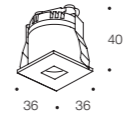

POINT XS R CHROME

POINT XS R MATTE CHROME

POINT XS R

POINT XS S WHITE SAND

POINT XS S BLACK SAND

POINT XS S CHROME

POINT XS R 0230 50°

2W 180lm 3000K CRI90
50° IP40 220V