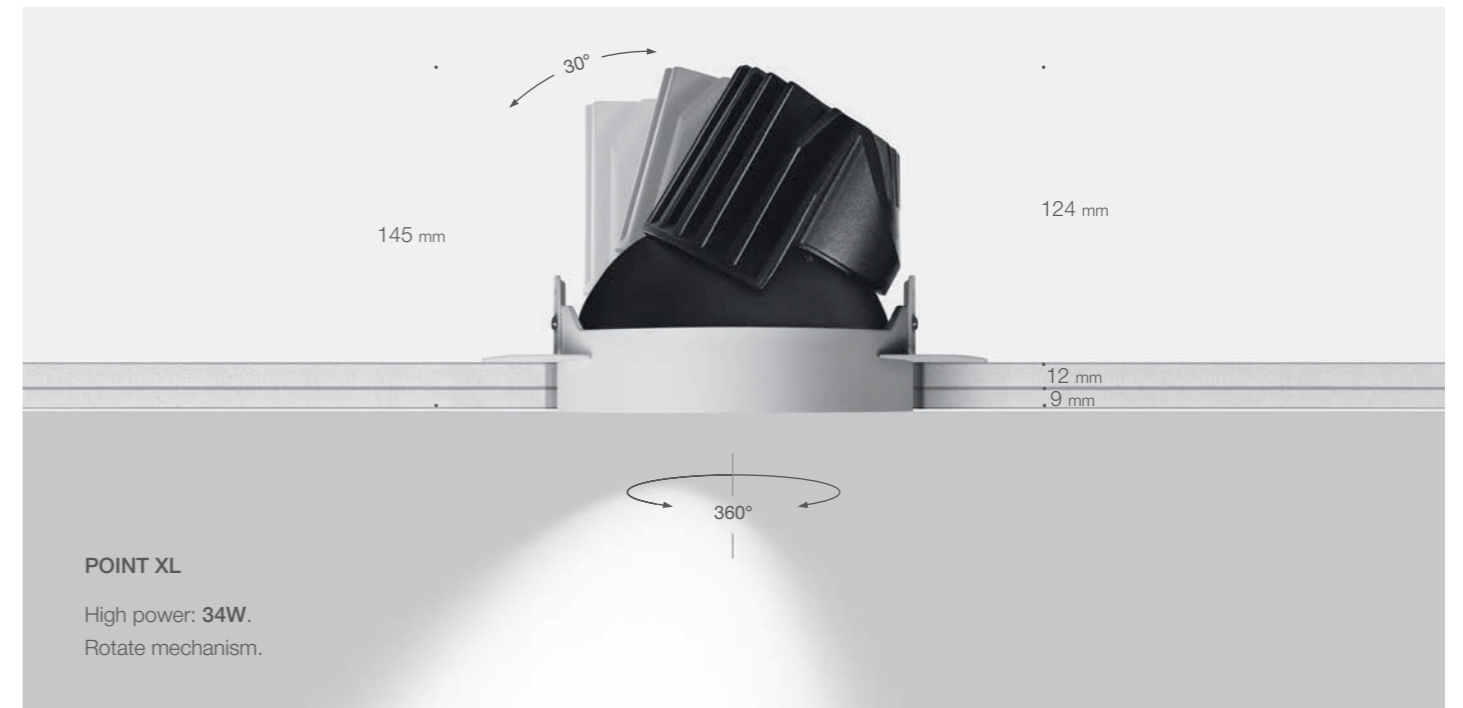

Fixtures design and optical system are developed by Centrsvet and licenced by Rospatent.

POINT XS 14

POINT S 16

POINT M 34

POINT XL 48

DIM TO WARM

———— (DTW)

New generation LEDs with Dim to Warm (DTW) function.