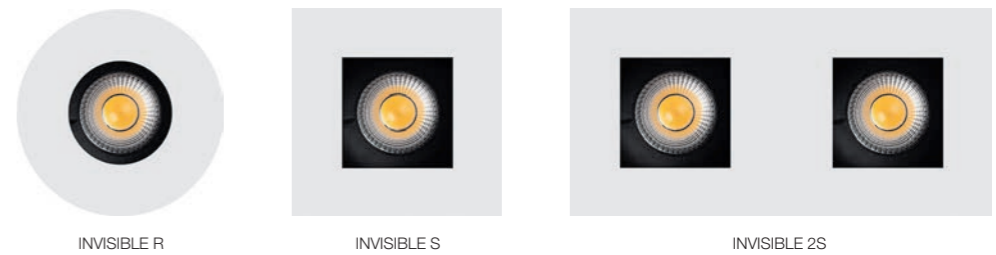

Fixtures design and optical system are developed by Centrsvet and licenced by Rospatent.

POINT XS 14

POINT S 16

POINT M 34

POINT XL 48

DIM TO WARM

———— (DTW)

New generation LEDs with Dim to Warm (DTW) function.