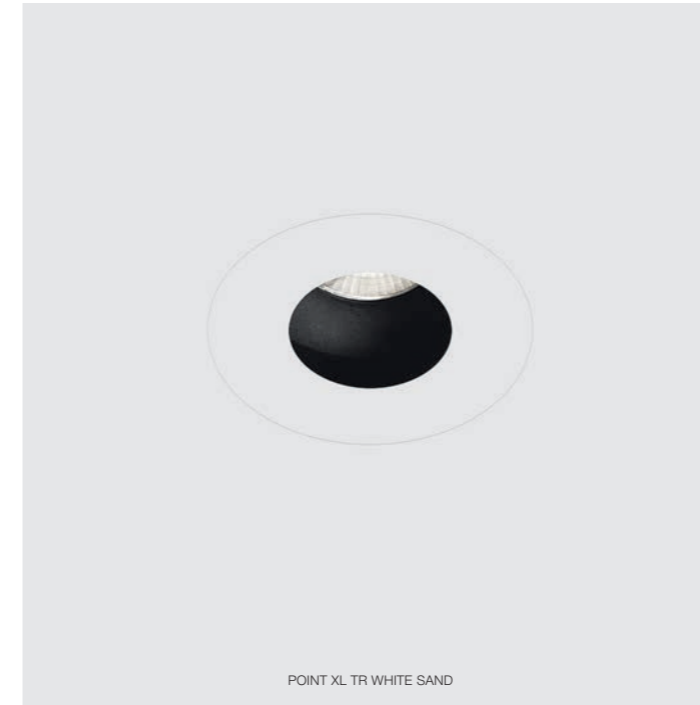

○ WD - WHITE SAND
● BD - BLACK SAND

POINT XL TR WHITE SAND

POINT XL TR BLACK SAND

POINT XL TS WHITE SAND

POINT XL TS BLACK SAND

POINT XL TR

Frameless fixture.
Virtually invisible transition between
the fixture body and the ceiling.