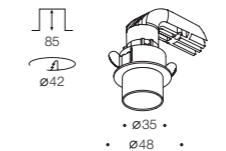

POINT SR SOFT 0630 15°

6W 480lm 3000K CRI90
15° IP40 220V