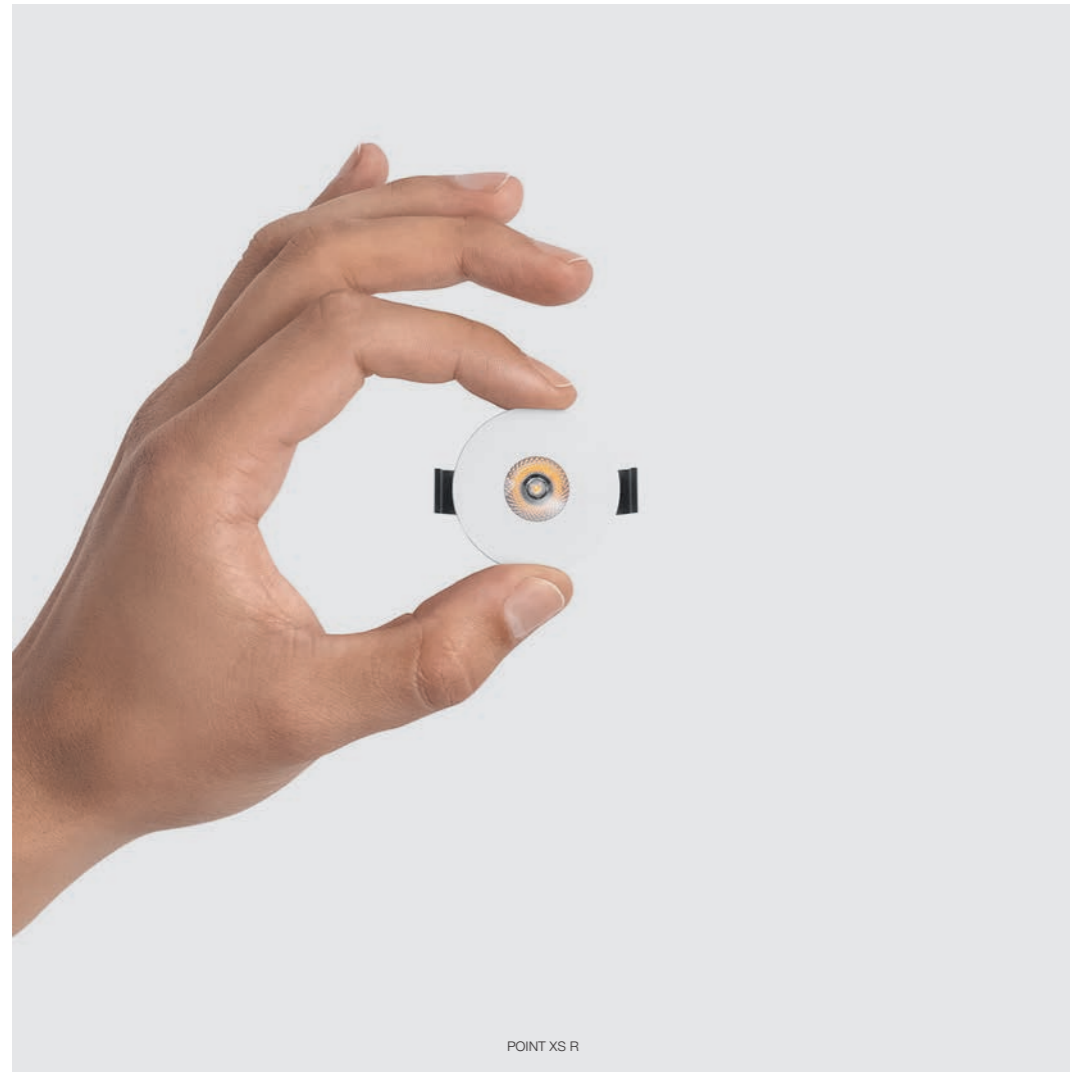

POINT XS R CHROME

POINT XS R MATTE CHROME

POINT XS R

POINT XS S WHITE SAND

POINT XS S BLACK SAND

POINT XS S CHROME

POINT XS R 0230 50°

2W 180lm 3000K CRI90
50° IP40 220V