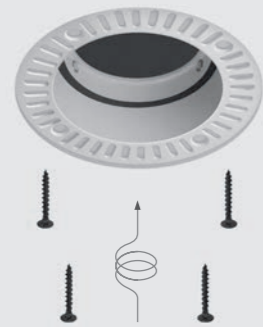

Suited for installation in bathrooms, showers,
and other areas with high humidity.

EASY MOUNTING

To facilitate installation, we developed a special tool with two-level bits.

1.

The frame is installed slightly deeper than the ceiling level. Invisible under a minimum plaster layer.

2.

3.

4.

Final finishing.

5. Mount the fixture to the safety wire.

6. Connect to the 220V mains and install.

7. Just turn the fixture in the mounting frame to fix it.

Frameless design.
Modern minimalistic design.