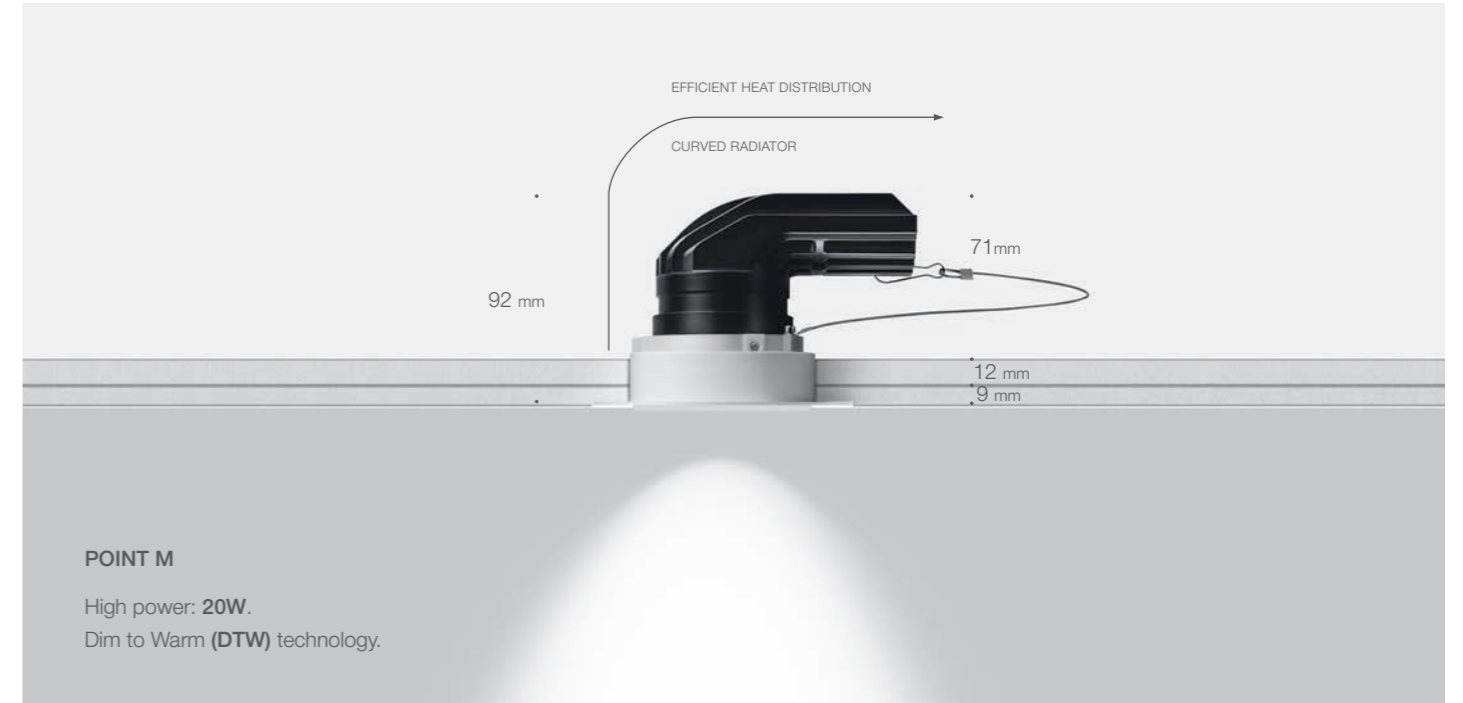

Fixtures design and optical system are developed by Centrsvet and licenced by Rospatent.

POINT XS 14

POINT S 16

POINT M 34

POINT XL 48

DIM TO WARM

———— (DTW)

New generation LEDs with Dim to Warm (DTW) function.