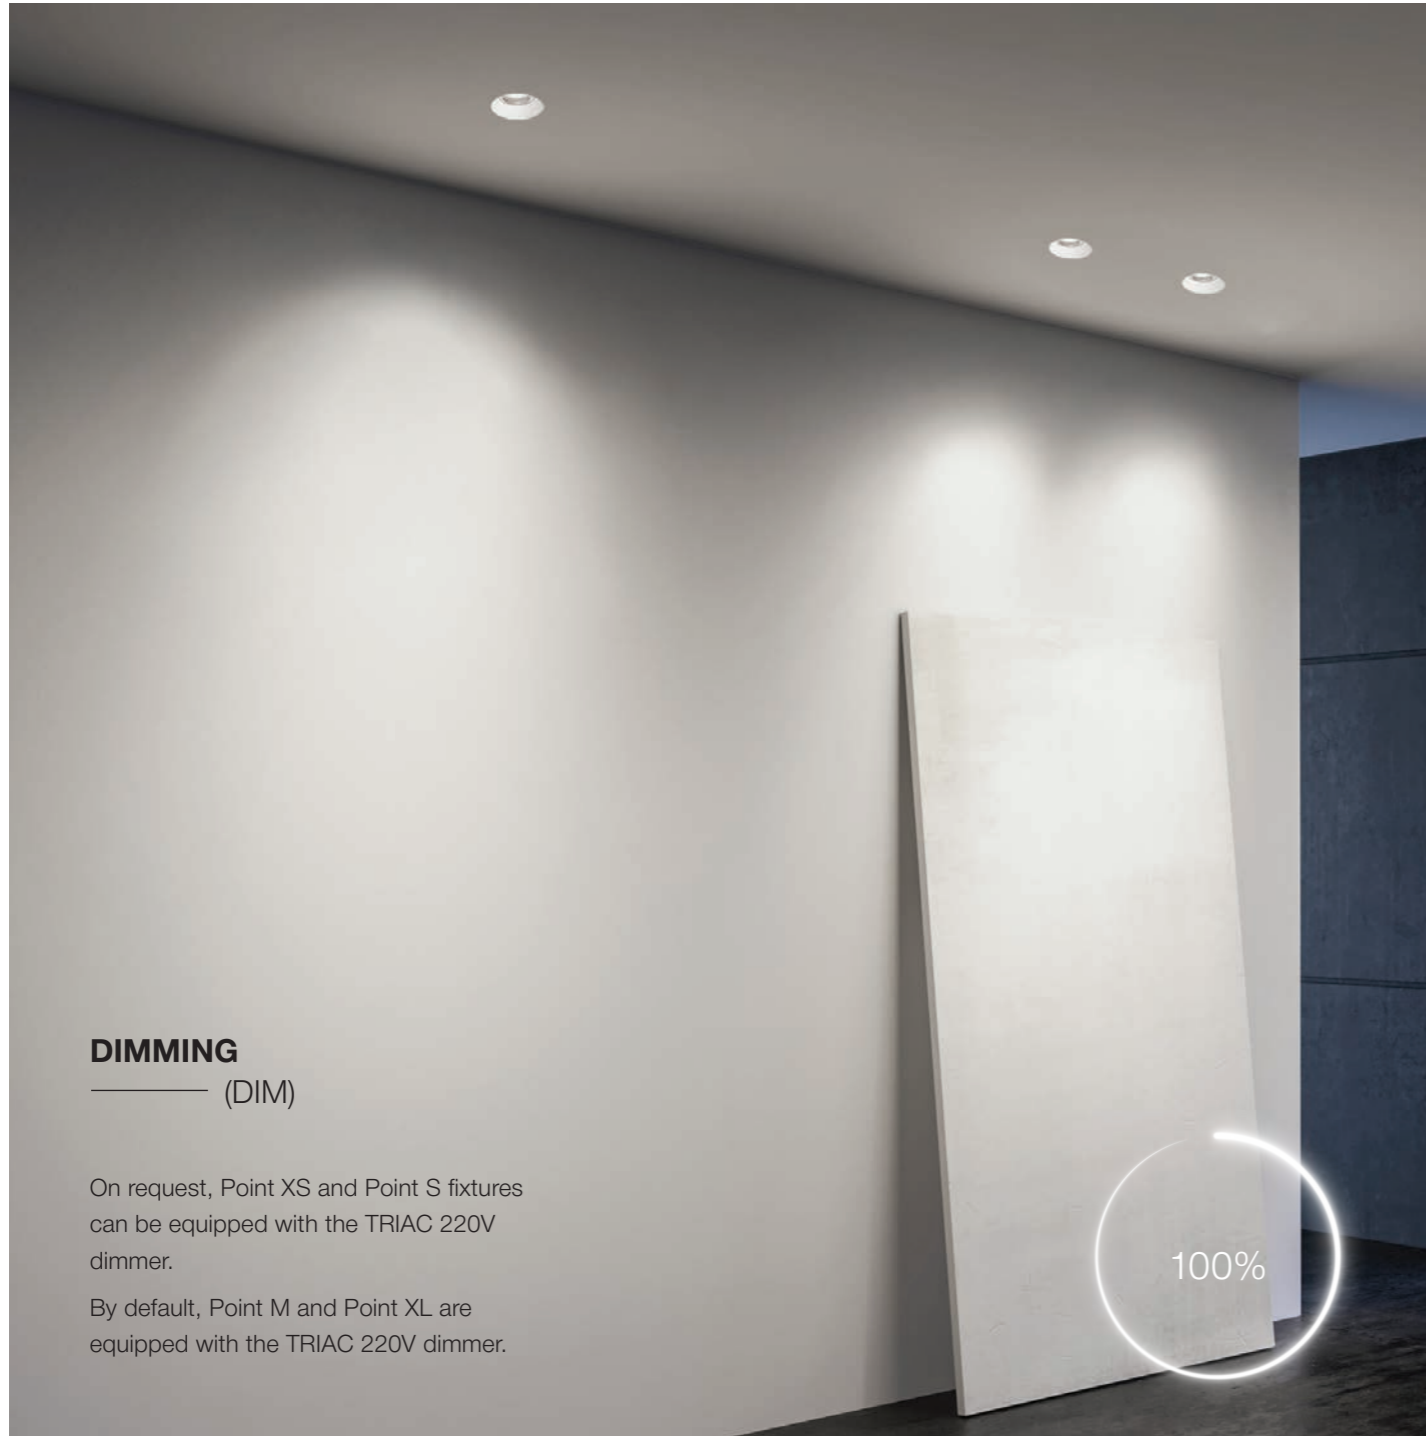

DIMMING

———— (DIM)

On request, Point XS and Point S fixtures can be equipped with the TRIAC 220V dimmer.

By default, Point M and Point XL are equipped with the TRIAC 220V dimmer.