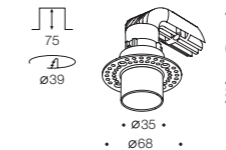

**POINT S
SOFT**

POINT ST SOFT 0630 15°

6W 480lm 3000K CRI90
15° IP40 220V