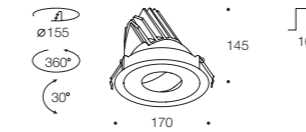

**POINT XL
WITH FRAME**

POINT XL RR 3430 30° DIM

34W 2200lm 3000K CRI90
30° IP40 220V DIM 220