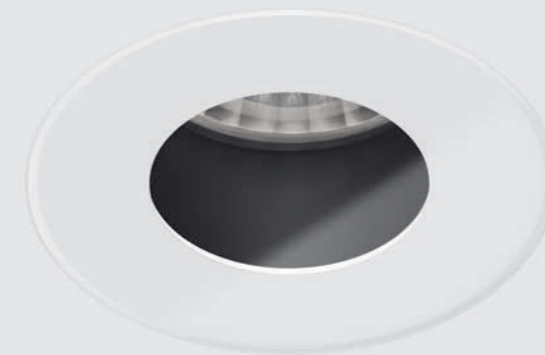

POINT MT

Frameless fixture.
Invisible transition between the fixture
body and the ceiling.

High power: 20W.

Special Pure Light lens maintains colour
uniformity during dimming.

Recessed light source ensures a high
level of comfort lighting.

POINT MR

Frame fixture.
Invisible transition between the fixture
body and the ceiling.

High power: 20W.

Special Pure Light lens maintains
colour uniformity during dimming.

Recessed light source ensures a high
level of comfort lighting.

POINT MT INVISIBLE

The fixture is not visible on the ceiling surface.
Painting in the colour of the ceiling is possible.

With or without a frame.

POINT MR GLASS

IP44 waterproof version.
With protective glass.