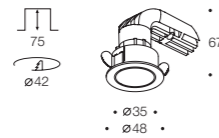

POINT SR 0830 50°

8W 680lm 3000K CRI90
50° IP40 220V