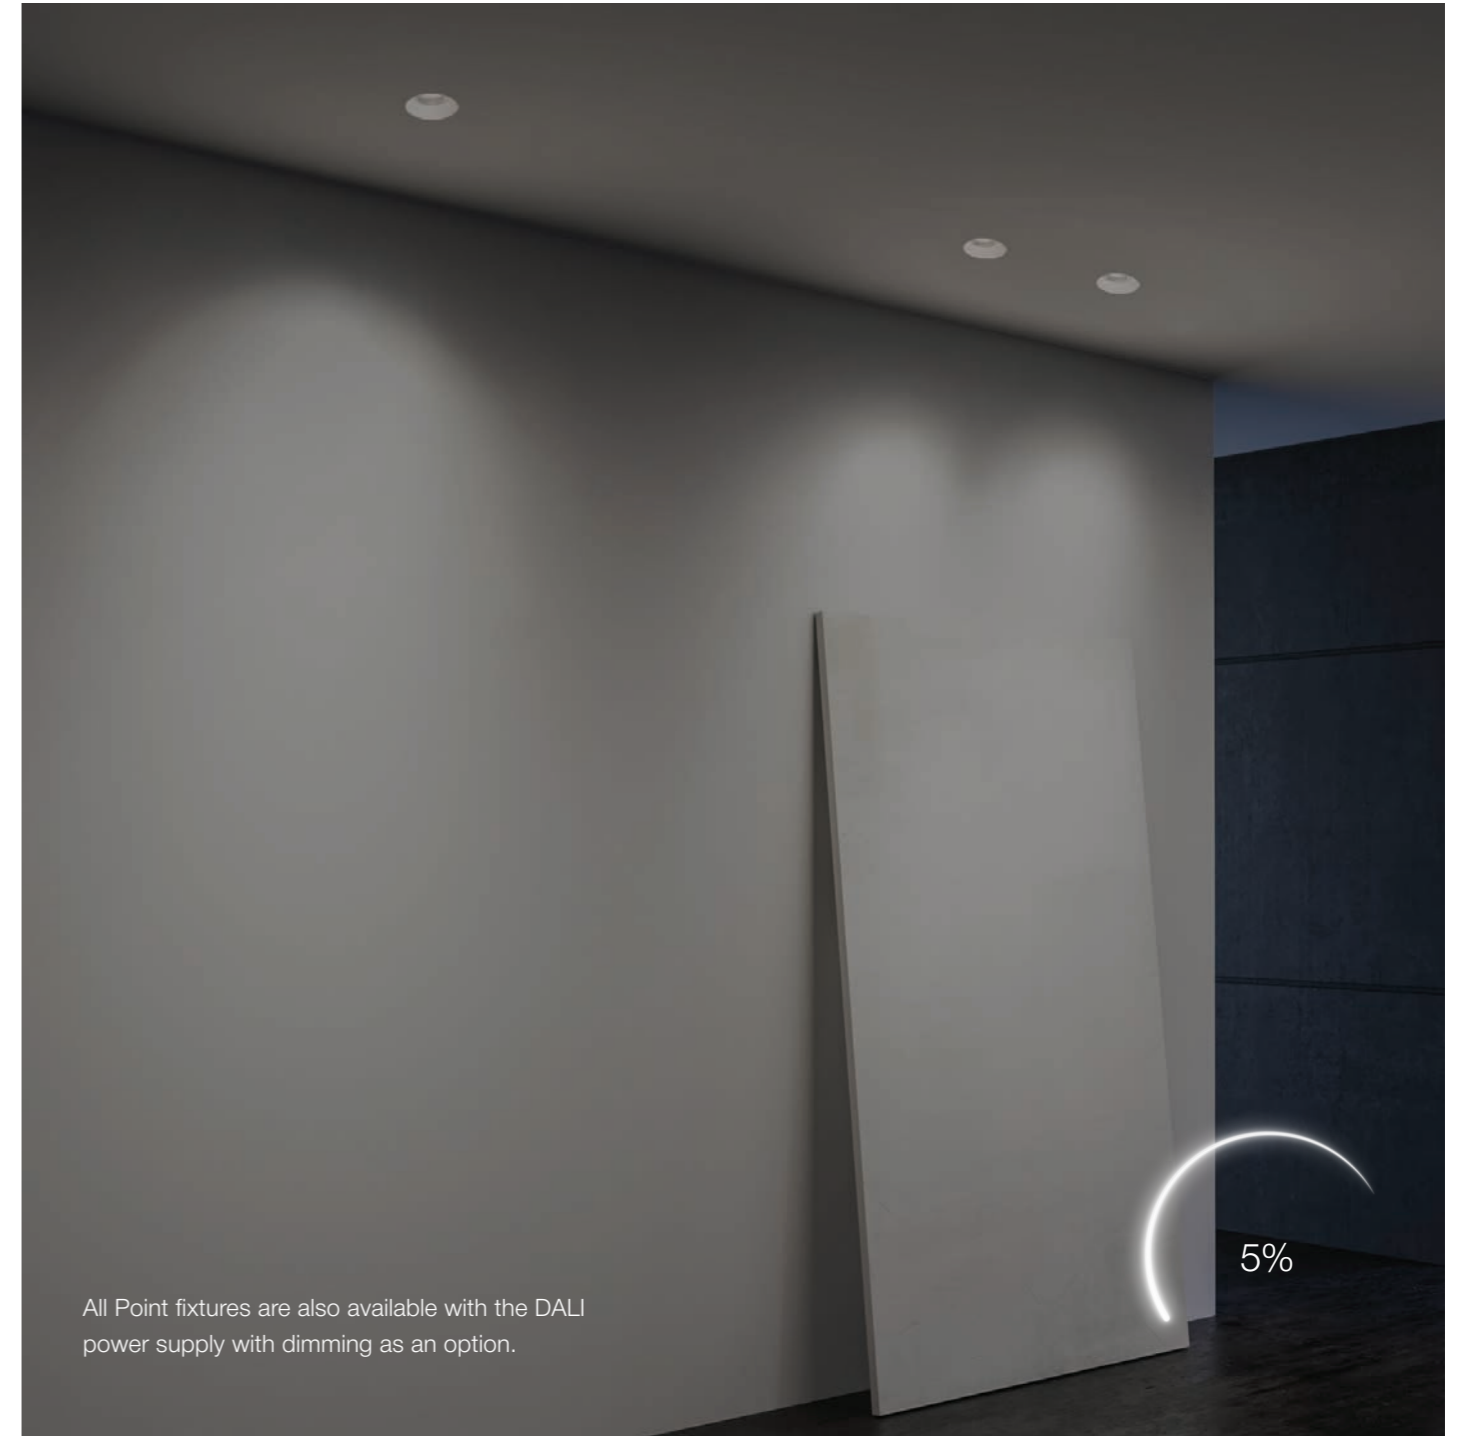

All Point fixtures are also available with the DALI power supply with dimming as an option.