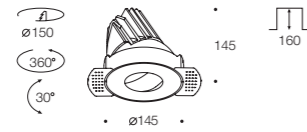

**POINT XL
WITHOUT FRAME**

POINT XL TR 3430 30° DIM

34W 2200lm 3000K CRI90
30° IP40 220V DIM 220