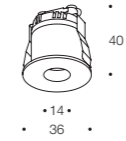

POINT XS R CHROME

POINT XS R MATTE CHROME

POINT XS R

POINT XS S WHITE SAND

POINT XS S BLACK SAND

POINT XS S CHROME

POINT XS R 0230 50°

2W 180lm 3000K CRI90
50° IP40 220V