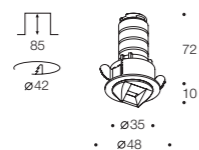

POINT SR WALL 0630

6W 320lm 3000K CRI90
25x46° IP40 220V