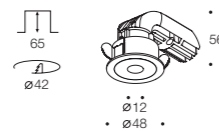

POINT SR INVISIBLE 0830 50°

8W 480lm 3000K CRI90
50° IP40 220V