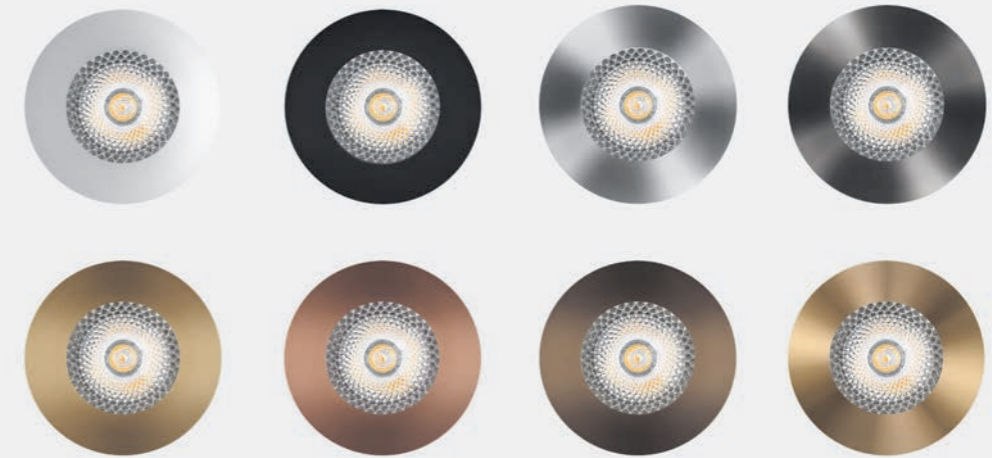

8.

MINIMALISTIC DESIGN

No visible frame. Invisible transition between the body and the ceiling.

Diameter: 35 mm
Power: 8W

ULTRA WIDE OPTICAL LENS

Ensuring a wide beam angle with a minimum diameter of the light output hole.

Narrow/medium angle is available.

EXCLUSIVE CAPS

Selection of different colours.

EXCLUSIVE CAPS

POINT ST SPOT

Frameless fixture.

Invisible transition between the fixture body and the ceiling.

Recessed light source ensures a high level of comfort lighting.