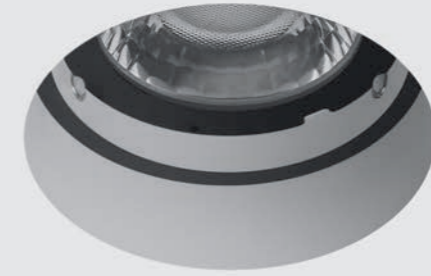

Anti-glare Honeycomb Louver

Softening Lens

Linear Spread Lens

**OPTIONAL
ACCESSORIES**

EXCLUSIVE CAPS

Magnet mounting.
Easy to remove without damaging the
final finishing.

**POINT M
WITHOUT FRAME**

POINT MT 2027 36° DIM