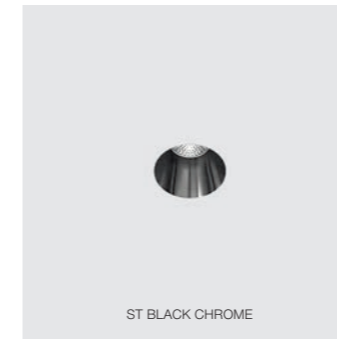

FRAME POINT ST

WITH FRAME

FRAME POINT SR

- WD - WHITE SAND
- BD - BLACK SAND
- WP - WHITE PEARL
- BP - BLACK PEARL
- GG - GOLDEN GLANCE
- GD - GOLDEN SAND
- CD - COPPER SAND
- CH - CHROME
- CB - BLACK CHROME
- BZ - BRONZE

ST WHITE PEARL

ST BLACK PEARL

ST CHROME

ST GOLDEN GLANCE

ST BLACK CHROME

ST GOLDEN SAND

ST BRONZE

ST COPPER SAND