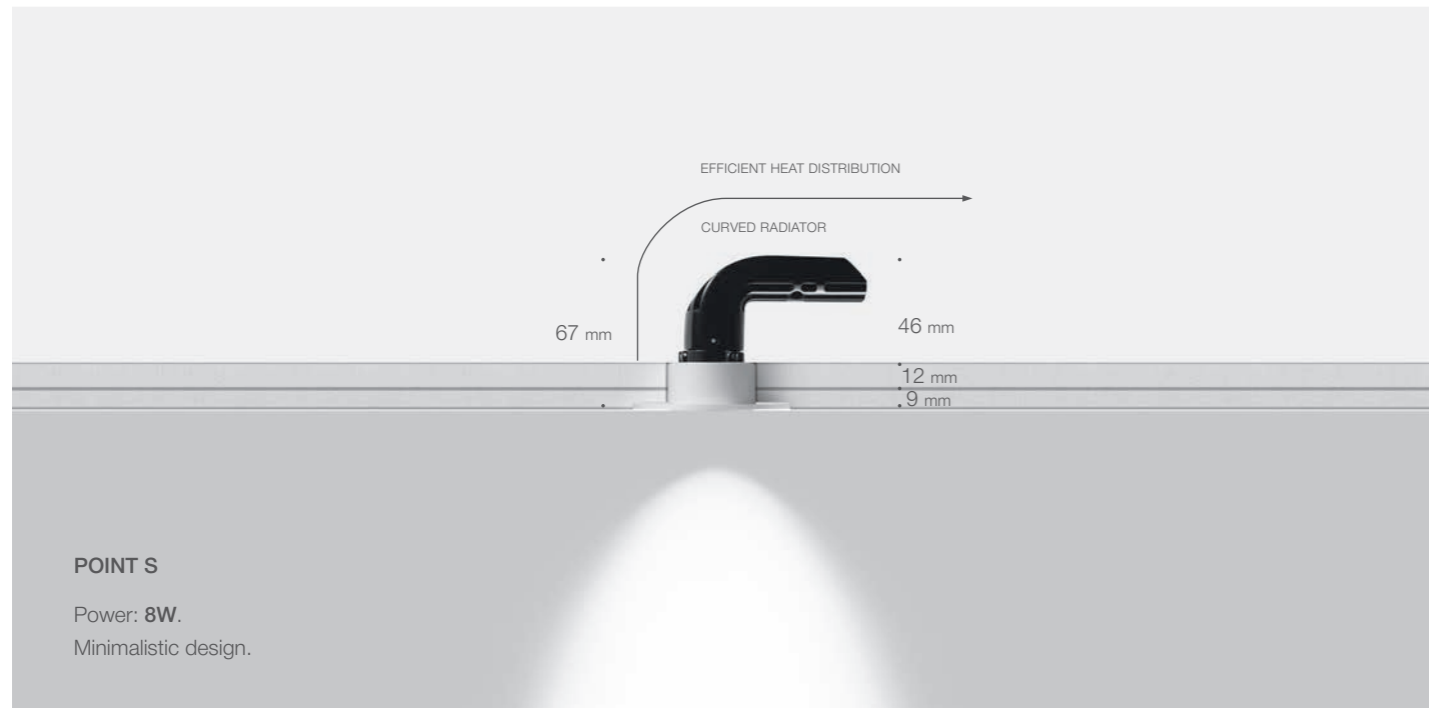

Fixtures design and optical system are developed by Centrsvet and licenced by Rospatent.

POINT XS 14

POINT S 16

POINT M 34

POINT XL 48

DIM TO WARM

———— (DTW)

New generation LEDs with Dim to Warm (DTW) function.