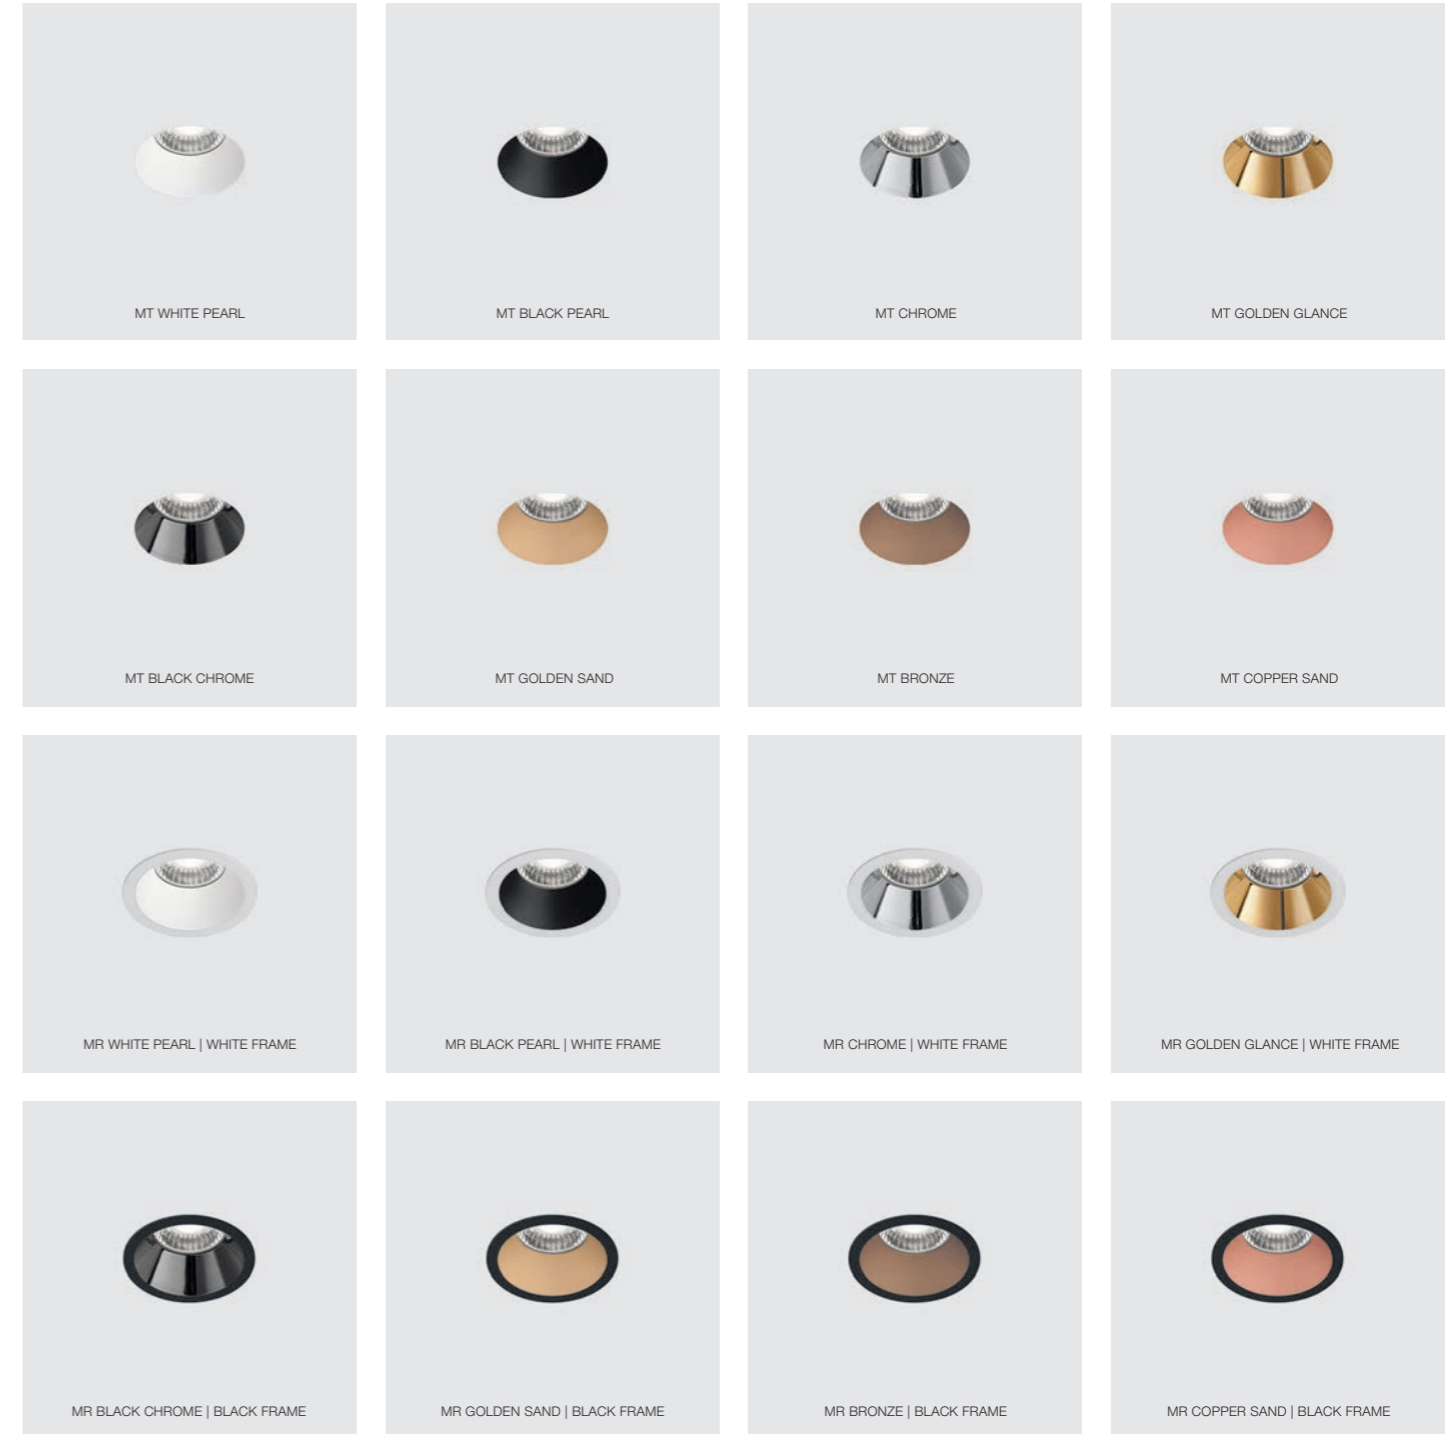

FRAME POINT MR

COVER POINT S

- WD - WHITE SAND
- BD - BLACK SAND
- WP - WHITE PEARL
- BP - BLACK PEARL
- GG - GOLDEN GLANCE
- GD - GOLDEN SAND
- CD - COPPER SAND
- CH - CHROME
- CB - BLACK CHROME
- BZ - BRONZE