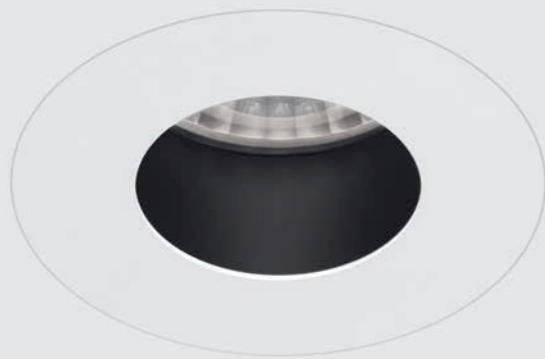

POINT MT

Frameless fixture.
Invisible transition between the fixture
body and the ceiling.

High power: 20W.

Special Pure Light lens maintains colour
uniformity during dimming.

Recessed light source ensures a high
level of comfort lighting.

POINT MR

Frame fixture.
Invisible transition between the fixture
body and the ceiling.

High power: 20W.

Special Pure Light lens maintains
colour uniformity during dimming.

Recessed light source ensures a high
level of comfort lighting.

POINT MT INVISIBLE

The fixture is not visible on the ceiling surface.
Painting in the colour of the ceiling is possible.

With or without a frame.

POINT MR GLASS

IP44 waterproof version.
With protective glass.