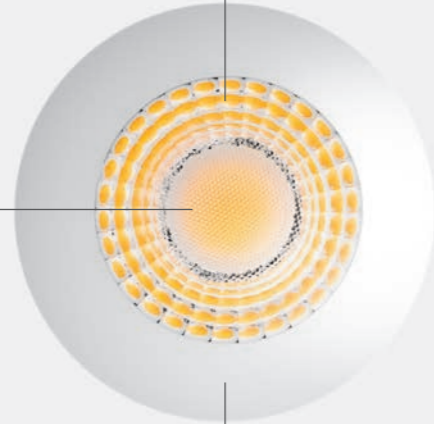

2.

3.

4.

Final finishing.

5. Mount the fixture to the safety wire.

6. Connect to the 220V mains and install.

7. Just turn the fixture in the mounting frame to fix it.

Frameless design.
Modern minimalistic design.

**DTW
TECHNOLOGY**

New generation LEDs with Dim to Warm (DTW) function.

**PURE LIGHT
OPTICAL LENS**

Many facets ensure a clean
and even light.

EXCLUSIVE CAPS

Magnet mounting.
Easy to remove without damaging the final
finishing.
Selection of different colours.