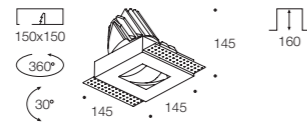

POINT XL TS 3430 30° DIM

34W 2200lm 3000K CRI90
30° IP40 220V DIM 220