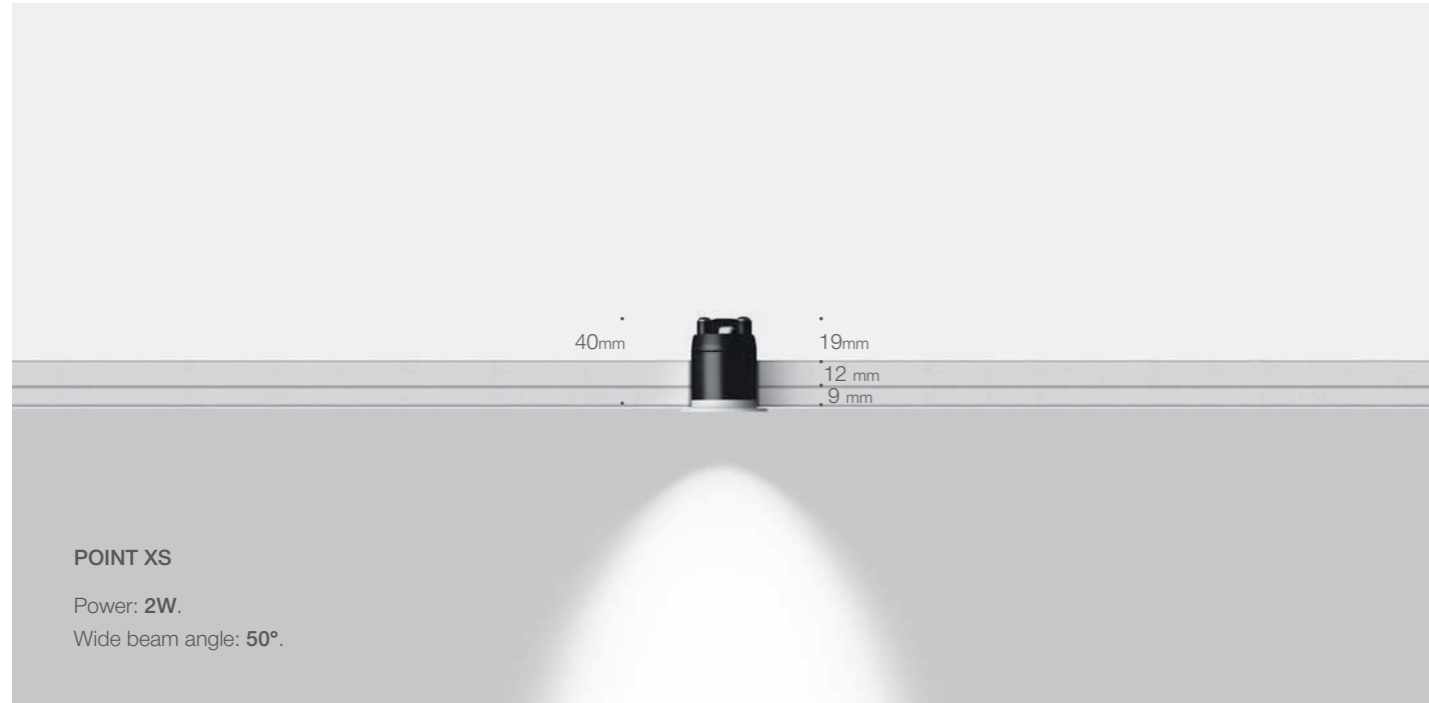

Fixtures design and optical system are developed by Centrsvet and licenced by Rospatent.

POINT XS 14

POINT S 16

POINT M 34

POINT XL 48

DIM TO WARM

———— (DTW)

New generation LEDs with Dim to Warm (DTW) function.