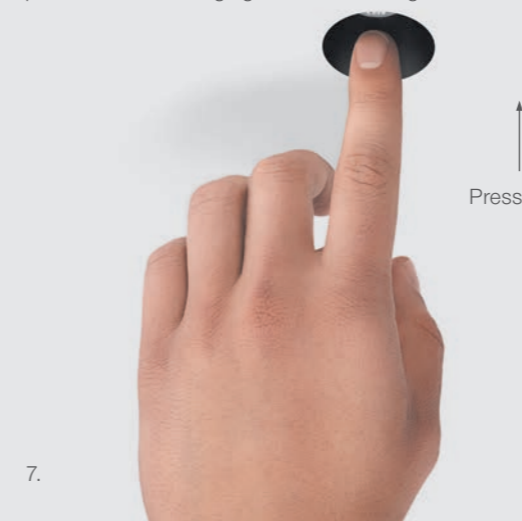

EASY MOUNTING

To facilitate installation, we developed a special tool with two-level bits.

Install the frame into a small slot. Only minimal plaster layer is required.

The power supply is placed into the hole.

3.

Final finishing.

Install the fixture.

Frameless design.
Modern minimalistic design.

6.

MAINTENANCE

You can remove the power supply and the fixture at any time by simply pressing them and putting them back in place without damaging the final finishing.

8.

MINIMALISTIC DESIGN

No visible frame. Invisible transition between the body and the ceiling.

Diameter: 35 mm
Power: 8W

ULTRA WIDE OPTICAL LENS

Ensuring a wide beam angle with a minimum diameter of the light output hole.

Narrow/medium angle is available.

EXCLUSIVE CAPS

Selection of different colours.

EXCLUSIVE CAPS

POINT ST SPOT

Frameless fixture.

Invisible transition between the fixture body and the ceiling.

Recessed light source ensures a high level of comfort lighting.