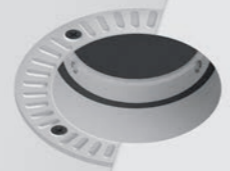

2.

3.

4.

Final finishing.

5. Mount the fixture to the safety wire.

6. Connect to the 220V mains and install.

7. Just turn the fixture in the mounting frame to fix it.

Frameless design.
Modern minimalistic design.