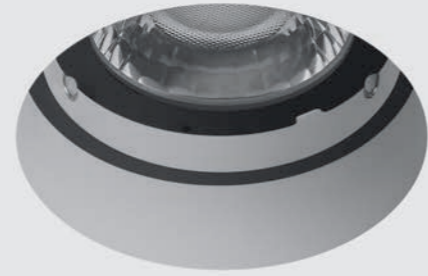

Anti-glare Honeycomb Louver

Softening Lens

Linear Spread Lens

**OPTIONAL
ACCESSORIES**

EXCLUSIVE CAPS

Magnet mounting.
Easy to remove without damaging the
final finishing.

**POINT M
WITHOUT FRAME**

POINT MT 2027 36° DIM