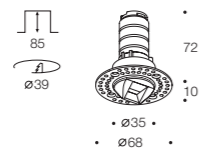

**POINTS
WALL**

POINT ST WALL 0630

6W 320lm 3000K CRI90
25x46° IP40 220V