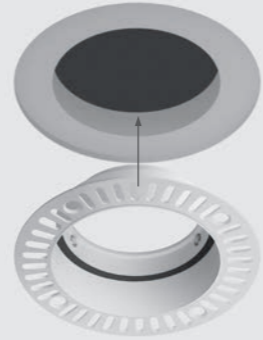

POINT MT INVISIBLE

The fixture is not visible on the ceiling surface.
Painting in the colour of the ceiling is possible.

With or without a frame.

POINT MR GLASS

IP44 waterproof version.
With protective glass.

Suited for installation in bathrooms, showers,
and other areas with high humidity.

EASY MOUNTING

To facilitate installation, we developed a special tool with two-level bits.

1.

The frame is installed slightly deeper than the ceiling level. Invisible under a minimum plaster layer.

2.

3.

4.

Final finishing.

5. Mount the fixture to the safety wire.

6. Connect to the 220V mains and install.

7. Just turn the fixture in the mounting frame to fix it.

Frameless design.
Modern minimalistic design.