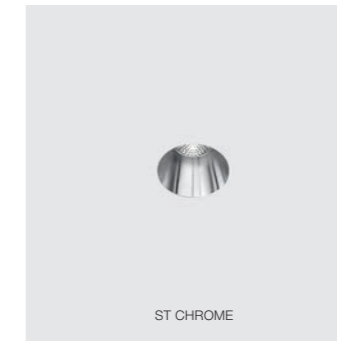

POINTS

UNDER PLASTER

WITH FRAME

- WD - WHITE SAND
- BD - BLACK SAND
- WP - WHITE PEARL
- BP - BLACK PEARL
- GG - GOLDEN GLANCE
- GD - GOLDEN SAND
- CD - COPPER SAND
- CH - CHROME
- CB - BLACK CHROME
- BZ - BRONZE