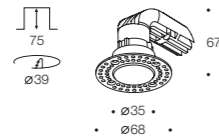

**POINTS
SPOT**

POINT ST 0830 50°

8W 680lm 3000K CRI90
50° IP40 220V