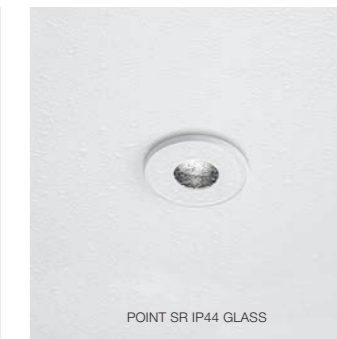

SR WHITE PEARL | WHITE FRAME

SR BLACK PEARL | WHITE FRAME

SR CHROME | WHITE FRAME

SR GOLDEN GLANCE | WHITE FRAME

POINT ST INVISIBLE

POINT ST WALL

POINT ST SOFT

POINT SR IP44 GLASS