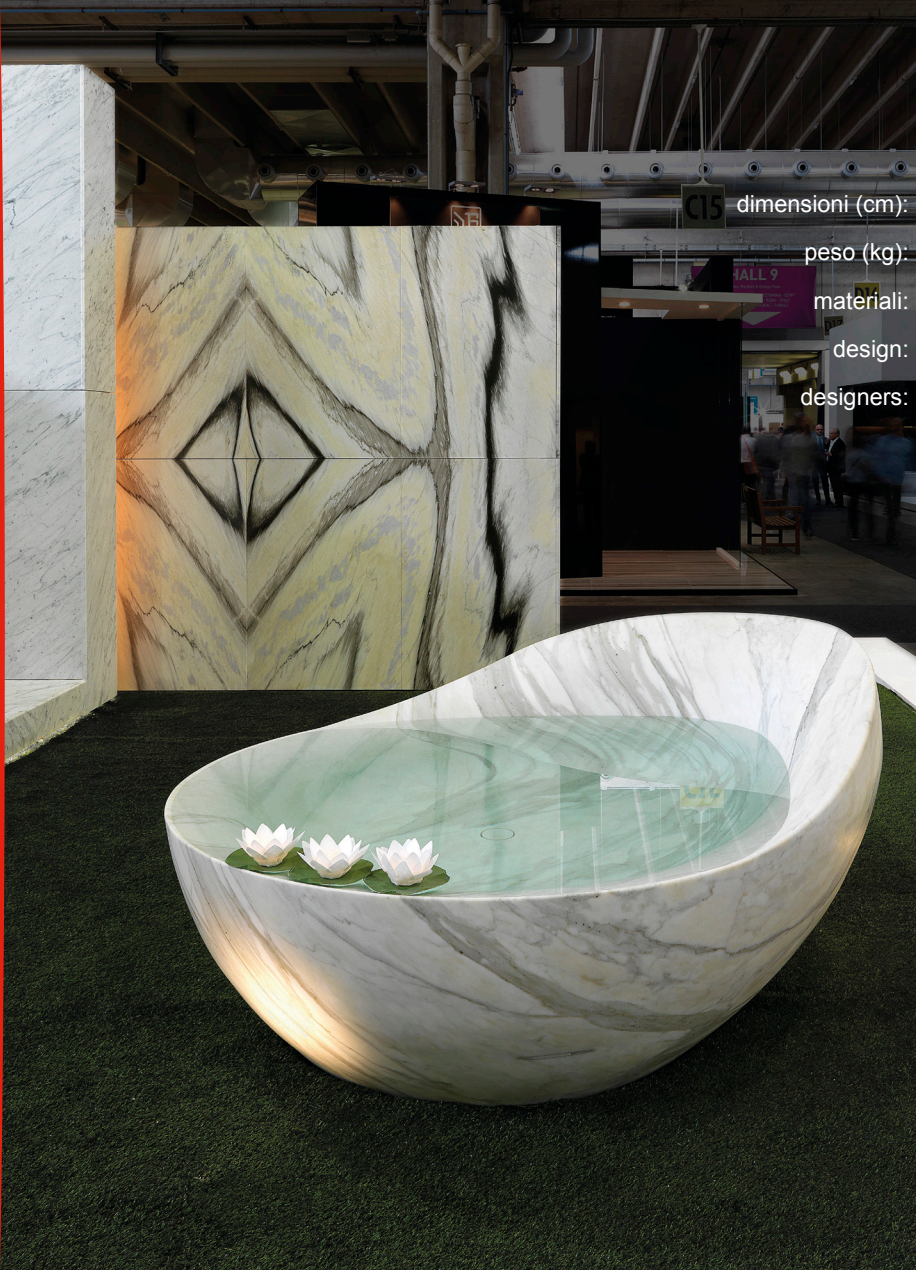

# Ovum

size (inch): W\_90.56 D\_70.87 H\_35.44  
 weight (pound): 6173  
 materials: various  
 design: archizero  
 designers: Michele Cazzani  
 Tony Matjias  
 Paolo Rivolta

Ovum

PRODUCTS  
index

# Ovum

dimensioni (cm): L\_230 P\_180 H\_90  
 peso (kg): 2800  
 materiali: vari  
 design: archizero  
 designers: Michele Cazzani  
 Tony Matjias  
 Paolo Rivolta

Ovum in calacatta