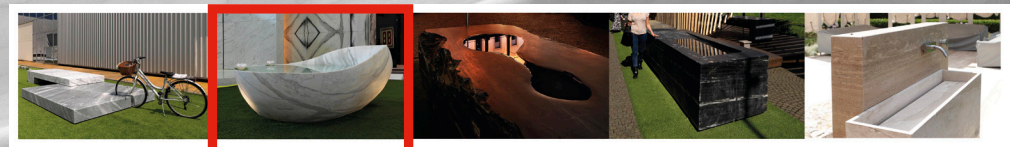

Ovum

size (inch): W_90.56 D_70.87 H_35.44
weight (pound): 6173
materials: various
design: archizero
designers: Michele Cazzani
Tony Matjias
Paolo Rivolta

Ovum