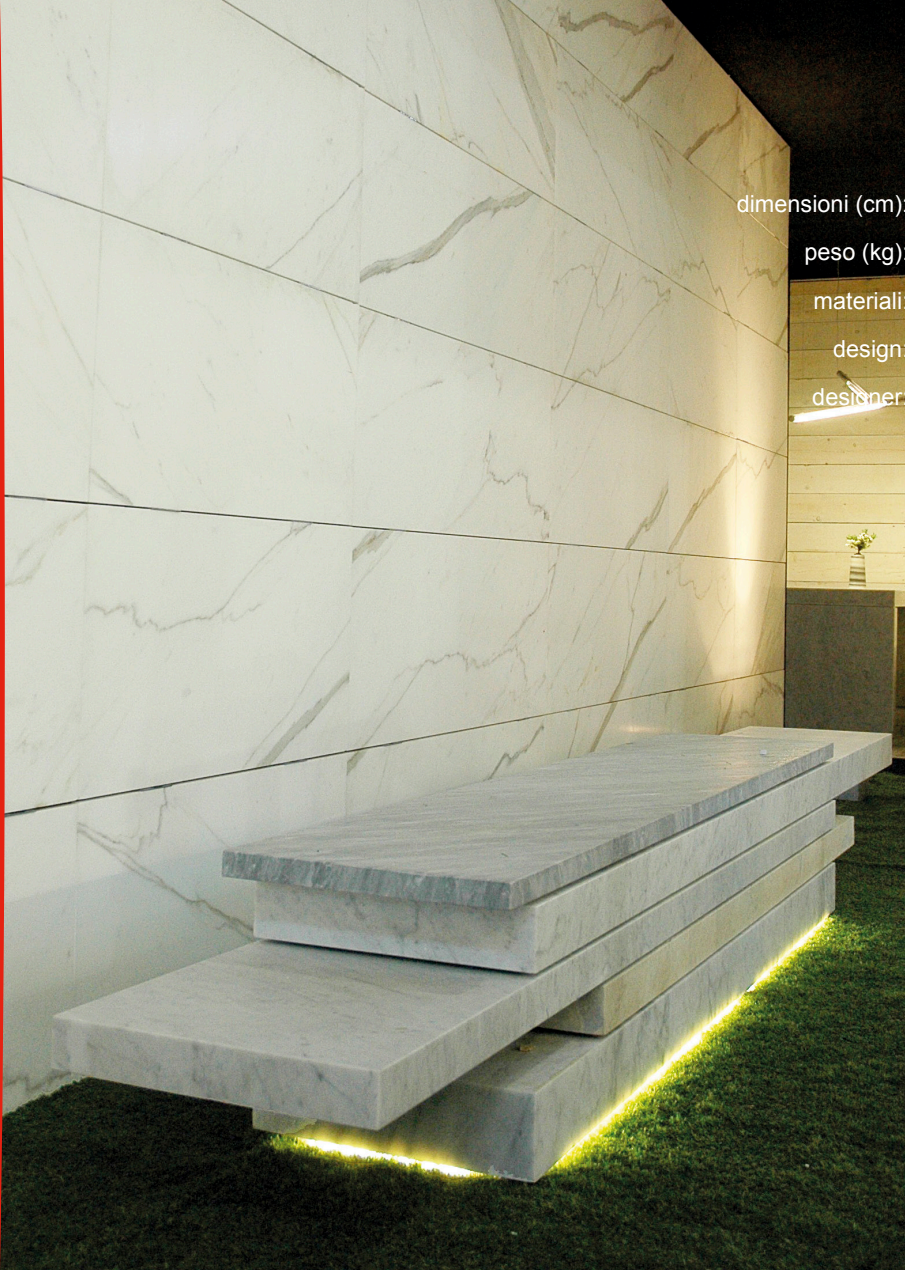

Slide 01

dimensioni (cm): L_230 P_50 H_48
peso (kg): 1600
materiali: vari
design: archizero
designer: Michele Cazzani