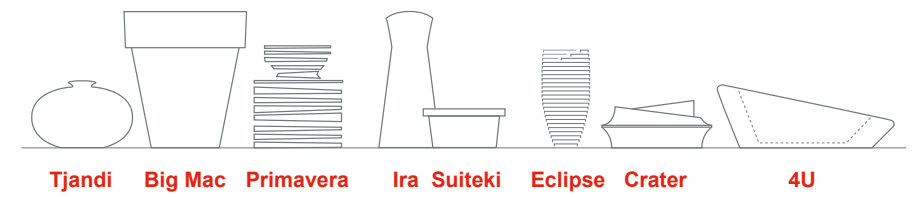

vases

benches

desks

washbasins

and more...