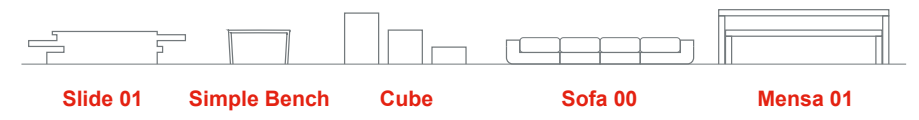

vases

benches

desks

washbasins

and more...