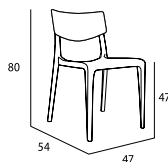

# TOWN

Stackable chair/armchair.  
Fiberglass reinforced polypropylene.  
Gas injection.

010X00 white 054X00 green 042X00 cherry 024X00 taupe

MS-TOW00

MN-TOW00

091X00 anthracite 064X00 mustard 093X00 moka

TOWN - Registered design No. 2747774