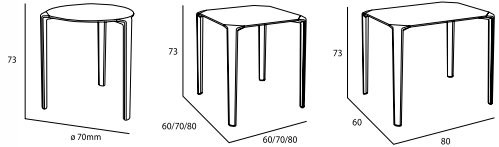

# ONE

Stackable table.

Legs in Fiberglass reinforced polypropylene.

Gas injection.

60x60 - 70x70  
80x80 - 60x80  
ø60 - ø70

# QUATRO

Folding/fix table.

Legs in Fiberglass reinforced polypropylene.

Laquered aluminium tube.

Adjustable leveling feet.

60x60 - 70x70  
ø60 - ø70  
80x80  
(+ballats)  
HIGH:  
60x60  
ø60  
70x70  
ø70 (only FIX+ballats)