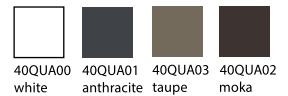

TOPS:

COMPACT

INDORTEC

ø60 - 70x70