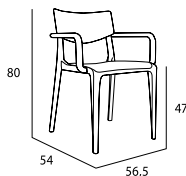

# TOWN PAD

Stackable chair/armchair.  
Fiberglass reinforced polypropylene.  
Gas injection. Indoor use.

054X00 green 024X00 taupe 093X00 moka 064X00 mustard

MN-TOW01

MS-TOW01

UPHOLSTERED:

taupe