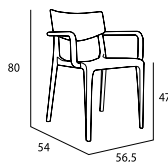

# TOWN

Stackable chair/armchair.  
Fiberglass reinforced polypropylene.  
Gas injection.

010X00 white 054X00 green 042X00 cherry 024X00 taupe

MS-TOW00

MN-TOW00

091X00 anthracite 064X00 mustard 093X00 moka

TOWN - Registered design No. 2747774