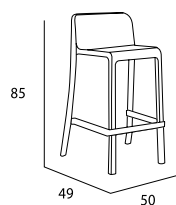

# ATTIC

Stackable stool.  
Fiberglass reinforced polypropylene.  
Gas injection.

010X00  
white

024X00  
taupe

MT-ATT00

MT-ATT01

ATTIC MINI

ATTIC