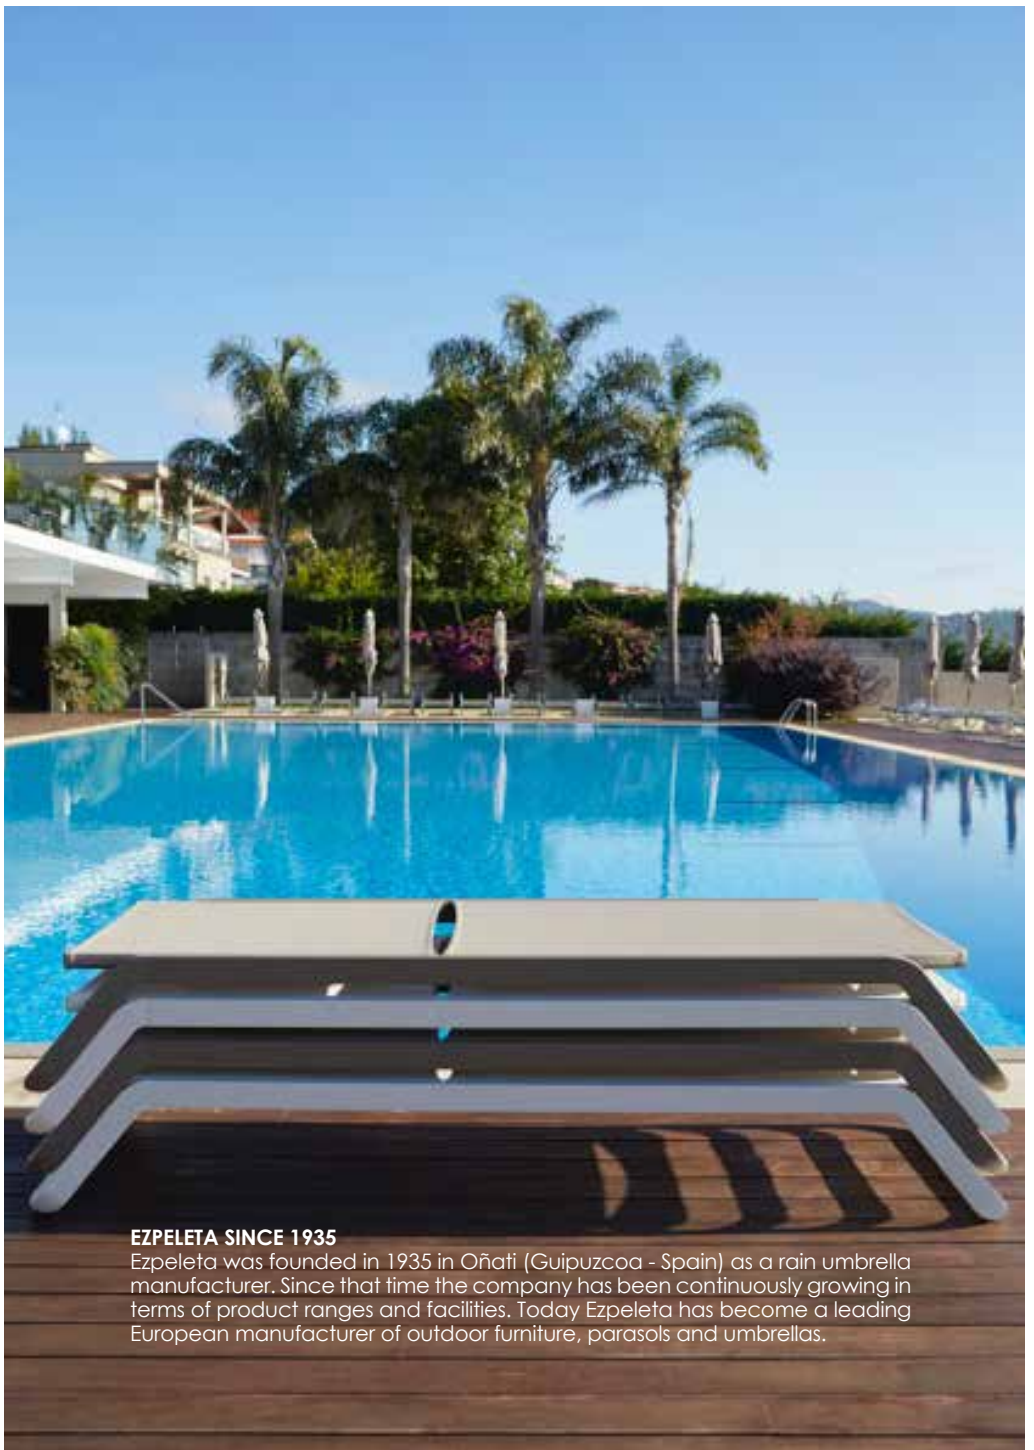

EZPELETA SINCE 1935

Ezpeleta was founded in 1935 in Oñati (Guipuzcoa - Spain) as a rain umbrella manufacturer. Since that time the company has been continuously growing in terms of product ranges and facilities. Today Ezpeleta has become a leading European manufacturer of outdoor furniture, parasols and umbrellas.