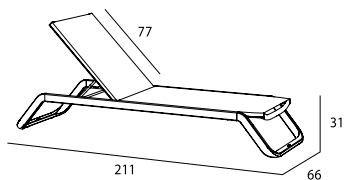

VILA

Stackable sunlounger.

Lacquered aluminium structure.

Legs in fiberglass reinforced polypropylene.

Phifertex® fabric.

Reclining backrest with 5 positions. Wheels.

MU-VLA00

020T11
taupe

010T11
white