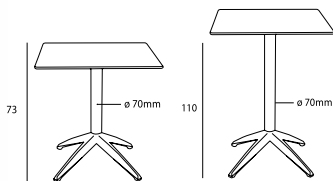

TOPS:

COMPACT

INDORTEC

ø60 - 70x70