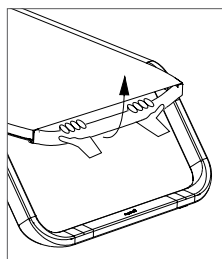

FABRIC

Easy maintenance, antibacterial, moisture resistant.

PHIFERTEX
Outdoor Fabrics

VILA - Registered design No. 4410330