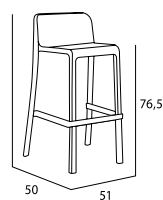

# ATTIC

Stackable stool.  
Fiberglass reinforced polypropylene.  
Gas injection.

010X00  
white

024X00  
taupe

MT-ATT00

MT-ATT01

ATTIC MINI

ATTIC