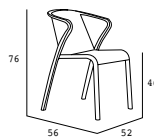

# FADO

Stackable armchair.  
Fiberglass reinforced polypropylene.  
Gas injection.

024X00 taupe  
071X00 sand  
084X00 aquamarine

MN-FAD00

DOCK - Registered design No. 3190040