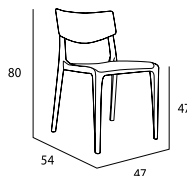

# TOWN PAD

Stackable chair/armchair.  
Fiberglass reinforced polypropylene.  
Gas injection. Indoor use.

054X00 green 024X00 taupe 093X00 moka 064X00 mustard

MN-TOW01

MS-TOW01

UPHOLSTERED:

taupe