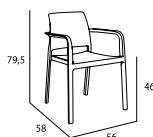

FADO - Registered design No. 4017226

FADO

Stackable armchair.
Fiberglass reinforced polypropylene.
Gas injection.

024X00 taupe
071X00 sand
084X00 aquamarine

MN-FAD00

DOCK - Registered design No. 3190040

DOCK

Stackable armchair.
Fiberglass reinforced polypropylene.
Gas injection.

010X00 white
024X00 taupe
091X00 anthracite
093X00 moka

MN-DOC00