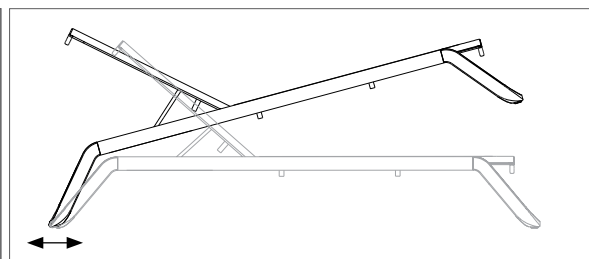

FABRIC

Easy maintenance, antibacterial, moisture resistant.

PHIFERTEX
Outdoor Fabrics

VILA - Registered design No. 4410330