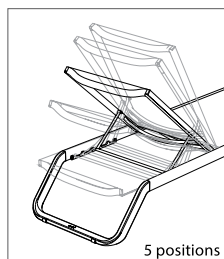

FABRIC

Easy maintenance, antibacterial, moisture resistant.

PHIFERTEX
Outdoor Fabrics

VILA - Registered design No. 4410330