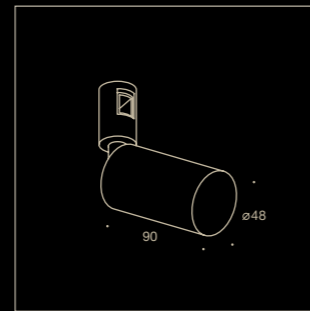

AUR LOCUS TURN

Medium beam angle
4 W / 10 W