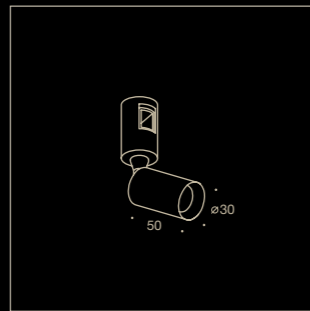

AUR LOCUS TURN

Medium beam angle
4 W / 10 W