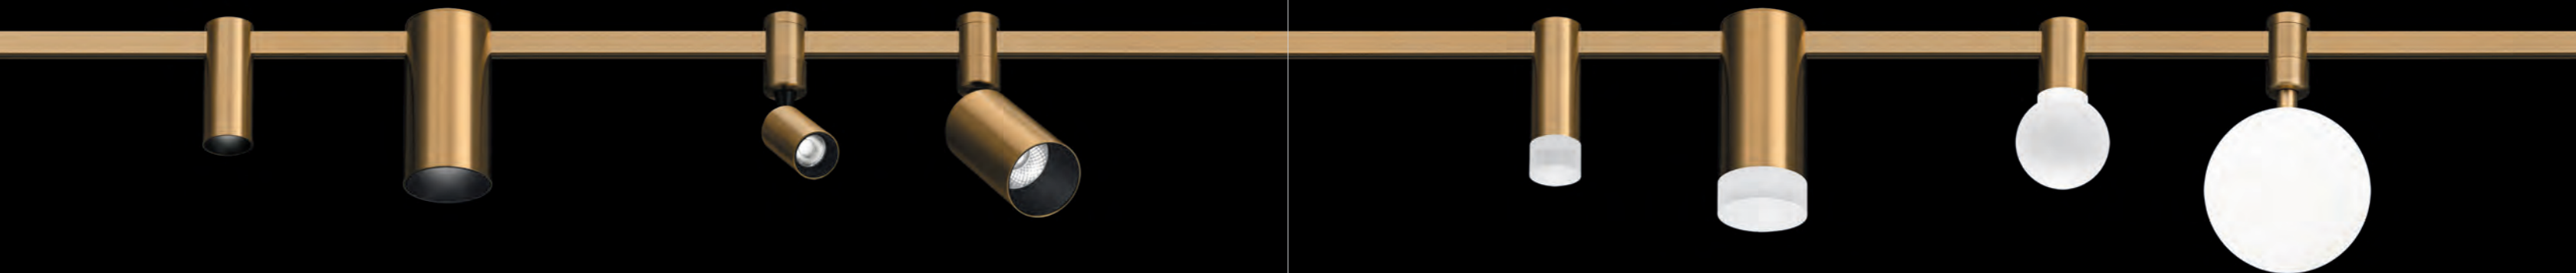

It is equipped with a wide range of fixtures that can be installed at any desired place and easily moved along the track to create various combinations and lighting scenarios. Luminaires have high light characteristics and color rendering indicators, as well as modern optical lenses.

CUSTOMIZED RINGS

Auroom is presented in four standard diameters:
880 mm, 1200 mm, 1500 mm, 1800 mm.
The bigger size can be customized on request.

ATTENTION TO DETAILS

Power cable output and mounting base thread are hidden by brass plates.

EASY TO CHANGE

The luminaires can be installed at any necessary place and easily moved along the track.

WIDE RANGE OF LUMINAIRES

The series is featured with rotary, linear, decorative luminaires of various power and beam angles. The fixtures can be easily combined with each other to create various lighting scenarios.