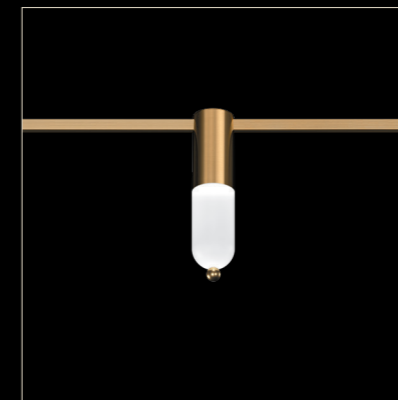

**AUROOM X
DIMA LOGINOFF**

ONE OF THE MOST FAMOUS
RUSSIAN DESIGNERS
WHO IS WELL-KNOWN
WORLDWIDE, THE WINNER
OF INTERNATIONAL AWARDS
DIMA LOGINOFF TOOK PART
IN COLLABORATION WITH
CENTRSVET TO CREATE A
CAPSULE COLLECTION OF
THE FIXTURES FOR AUROOM
SYSTEM.

CONUS A /
CONUS B

AUR CHANCE /
AUR JOIN