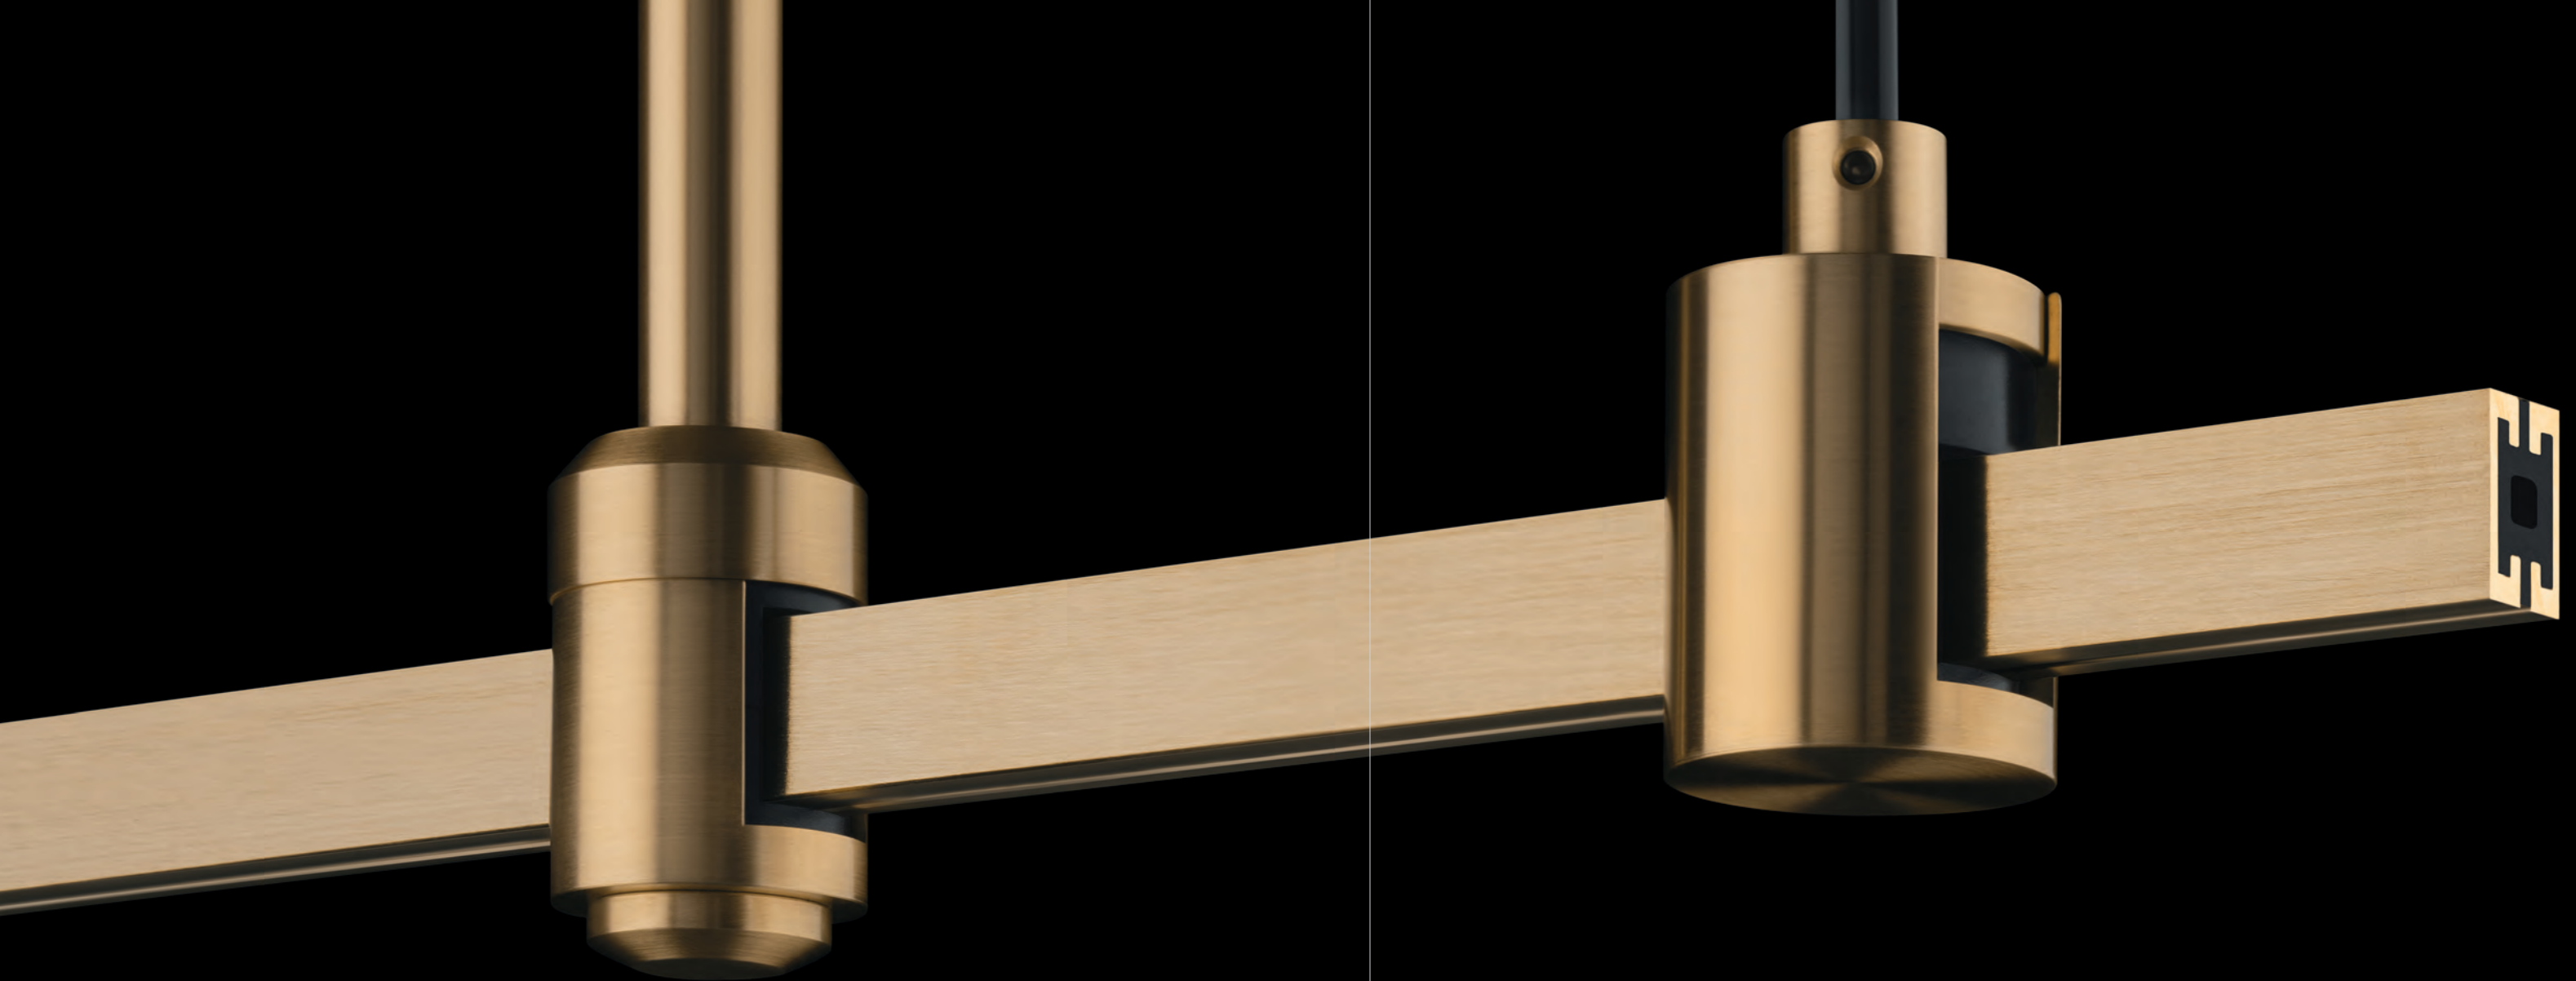

PATENTED

The design and construction of the system including fasteners are patented.