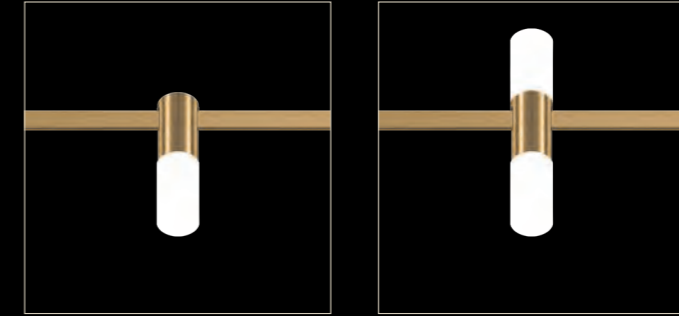

CONUS A /
CONUS B

AUR CHANCE /
AUR JOIN

LIGHTING FIXTURES

AUR LOCUS

Fixture that sends light down towards the floor.

AUR LOCUS SOFT

Decorative acrylic diffuser creates soft lighting effect. Can be easily installed on AUR LOCUS.

AUR LOCUS TURN

Rotary mechanism allows to create accent lighting.

AUR TUBE

Decorative acrylic diffuser creates soft lighting effect.

AUR BULB

Decorative acrylic diffuser creates soft lighting effect.

AUR SHAR