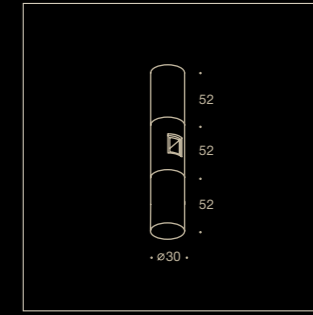

Glass diffuser provides the 280° angle of light.

AUR SPOT LINE

Recessed light sources provide the high level of visual comfort.

TECHNICAL INFORMATION
OF LIGHTING FIXTURES

AUR LOCUS

Medium beam angle
4 W / 10 W

AUR LOCUS SOFT

Medium beam angle
4 W / 10 W

AUR LOCUS TURN

Medium beam angle
4 W / 10 W

AUR TUBE

Wide beam angle
4 W / 8 W

AUR BULB

Wide beam angle
4 W

AUR SHAR

Wide beam angle
4 W

AUR SPOT LINE

Medium beam angle
4 W / 10 W

CONNECTING ELEMENTS

AUR BASE
50 / 100 / 200
Surface mounting stand.
Length 50 / 100 / 200 mm

AUR EXT 47
Extension stand.
Length 47 mm

AUR LOCUS
Track light fixture