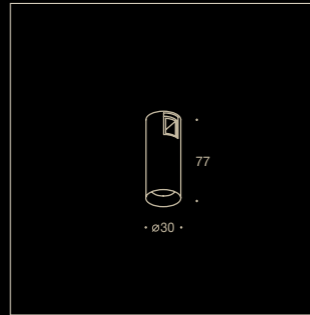

Glass diffuser provides the 280° angle of light.

AUR SPOT LINE

Recessed light sources provide the high level of visual comfort.

TECHNICAL INFORMATION
OF LIGHTING FIXTURES

AUR LOCUS

Medium beam angle
4 W / 10 W