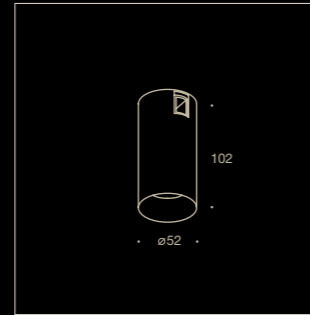

Glass diffuser provides the 280° angle of light.

AUR SPOT LINE

Recessed light sources provide the high level of visual comfort.

TECHNICAL INFORMATION
OF LIGHTING FIXTURES

AUR LOCUS

Medium beam angle
4 W / 10 W