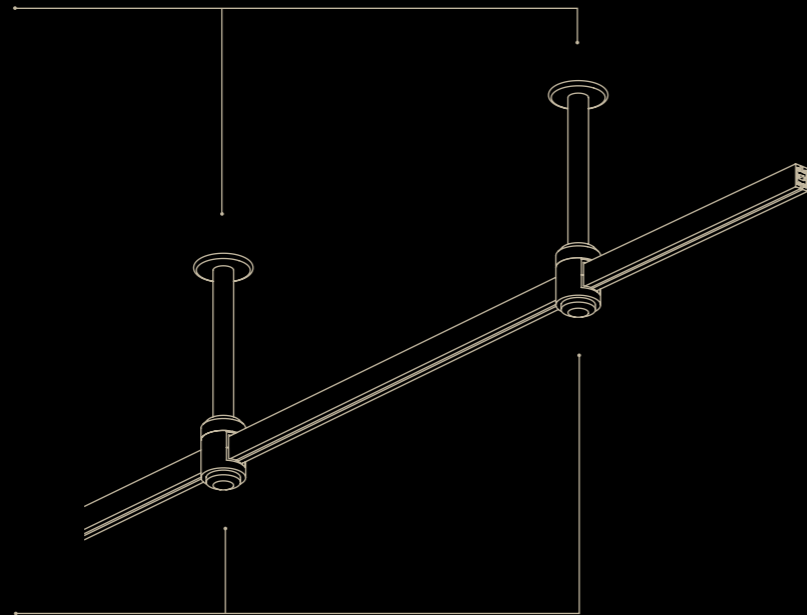

INSTALLATION OF A SINGLE FASTENER FOR THE TRACK

AUR TRACK CON | AUR BASE 50 / 100 / 200