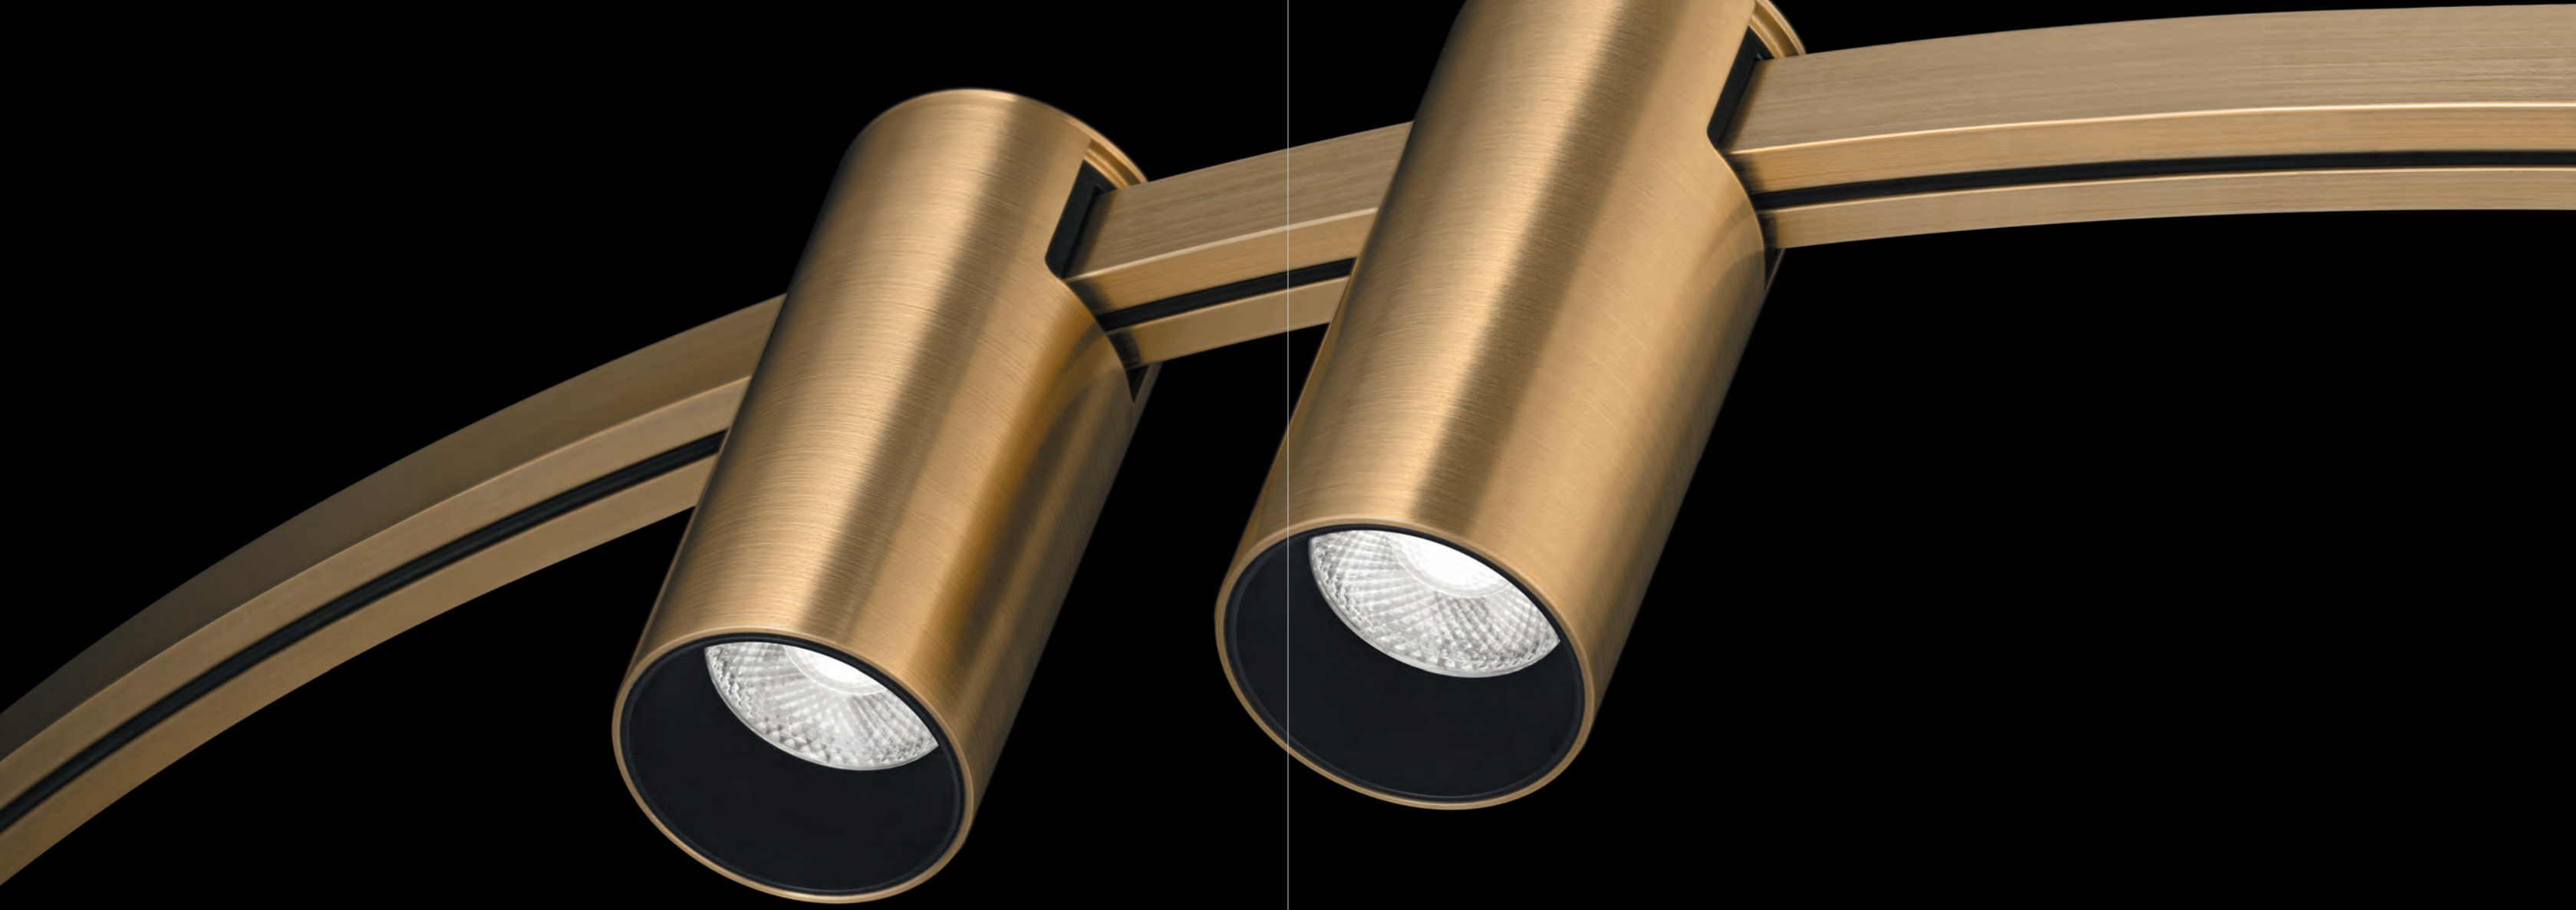

HIGH-LEVEL OF LIGHT PERFORMANCE

The fixtures are distinguished by superb light characteristics, color rendering index and outstanding optical lenses.