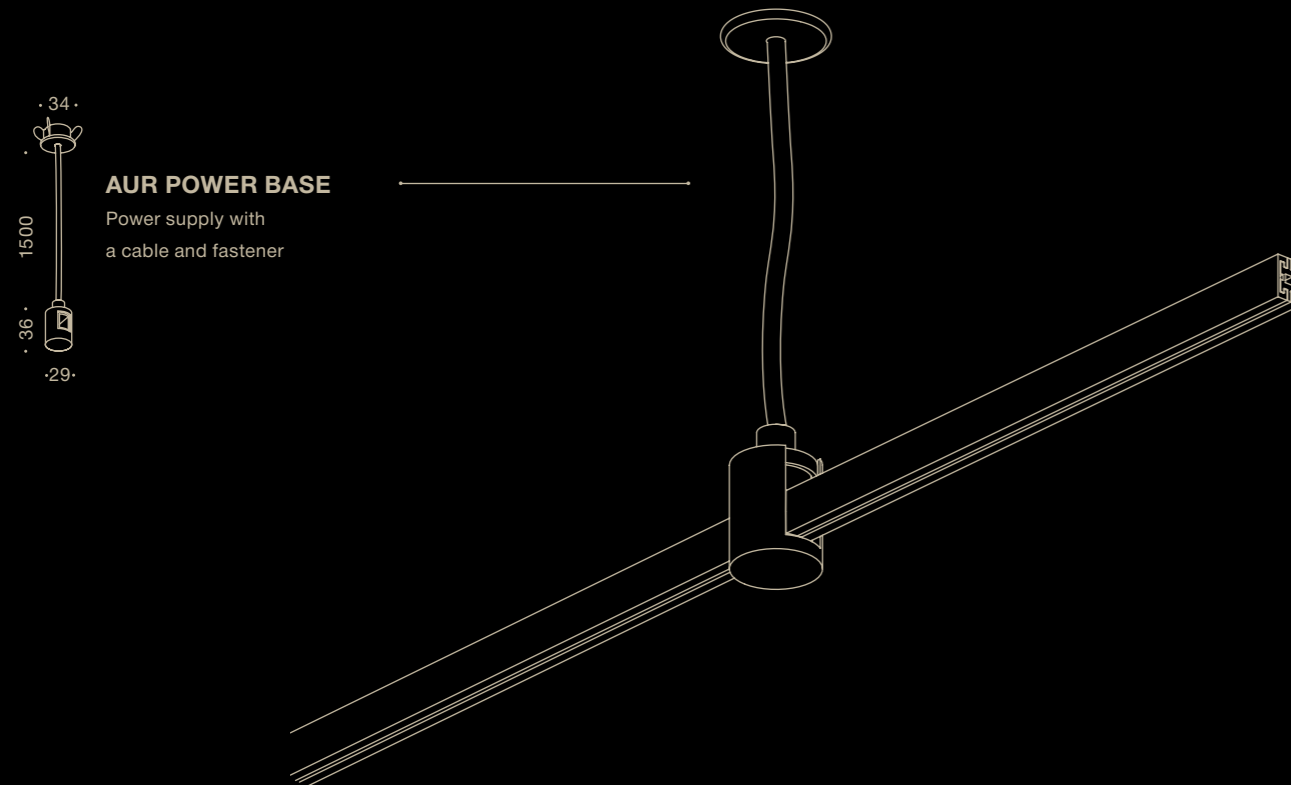

CONNECTING THE POWER BASE FOR THE TRACK

AUR POWER BASE