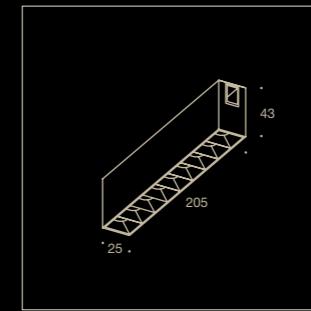

AUR LOCUS SOFT

Medium beam angle
4 W / 10 W

AUR LOCUS TURN

Medium beam angle
4 W / 10 W

AUR TUBE

Wide beam angle
4 W / 8 W

AUR BULB

Wide beam angle
4 W

AUR SHAR

Wide beam angle
4 W

AUR SPOT LINE

Medium beam angle
4 W / 10 W

CONNECTING ELEMENTS

AUR BASE
50 / 100 / 200
Surface mounting stand.
Length 50 / 100 / 200 mm

AUR EXT 47
Extension stand.
Length 47 mm

AUR LOCUS
Track light fixture