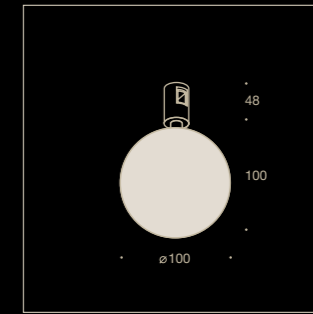

Glass diffuser provides the 280° angle of light.

AUR SPOT LINE

Recessed light sources provide the high level of visual comfort.

TECHNICAL INFORMATION
OF LIGHTING FIXTURES

AUR LOCUS

Medium beam angle
4 W / 10 W

AUR LOCUS SOFT

Medium beam angle
4 W / 10 W

AUR LOCUS TURN

Medium beam angle
4 W / 10 W

AUR TUBE

Wide beam angle
4 W / 8 W

AUR BULB

Wide beam angle
4 W

AUR SHAR

Wide beam angle
4 W

AUR SPOT LINE

Medium beam angle
4 W / 10 W

CONNECTING ELEMENTS

AUR BASE
50 / 100 / 200
Surface mounting stand.
Length 50 / 100 / 200 mm

AUR EXT 47
Extension stand.
Length 47 mm

AUR LOCUS
Track light fixture