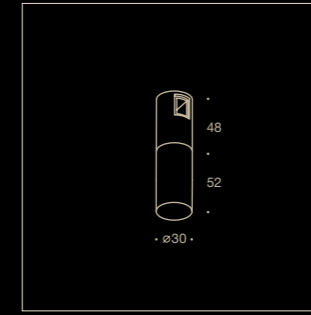

AUR LOCUS SOFT

Medium beam angle
4 W / 10 W

AUR LOCUS TURN

Medium beam angle
4 W / 10 W

AUR TUBE

Wide beam angle
4 W / 8 W

AUR BULB

Wide beam angle
4 W