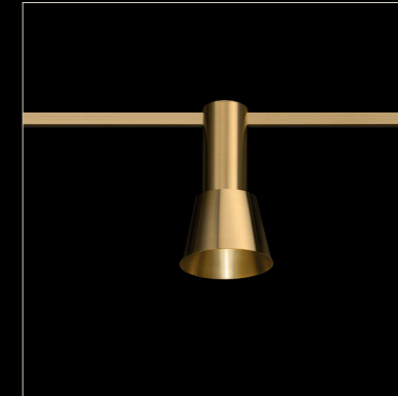

AUR CHANCE /
AUR JOIN