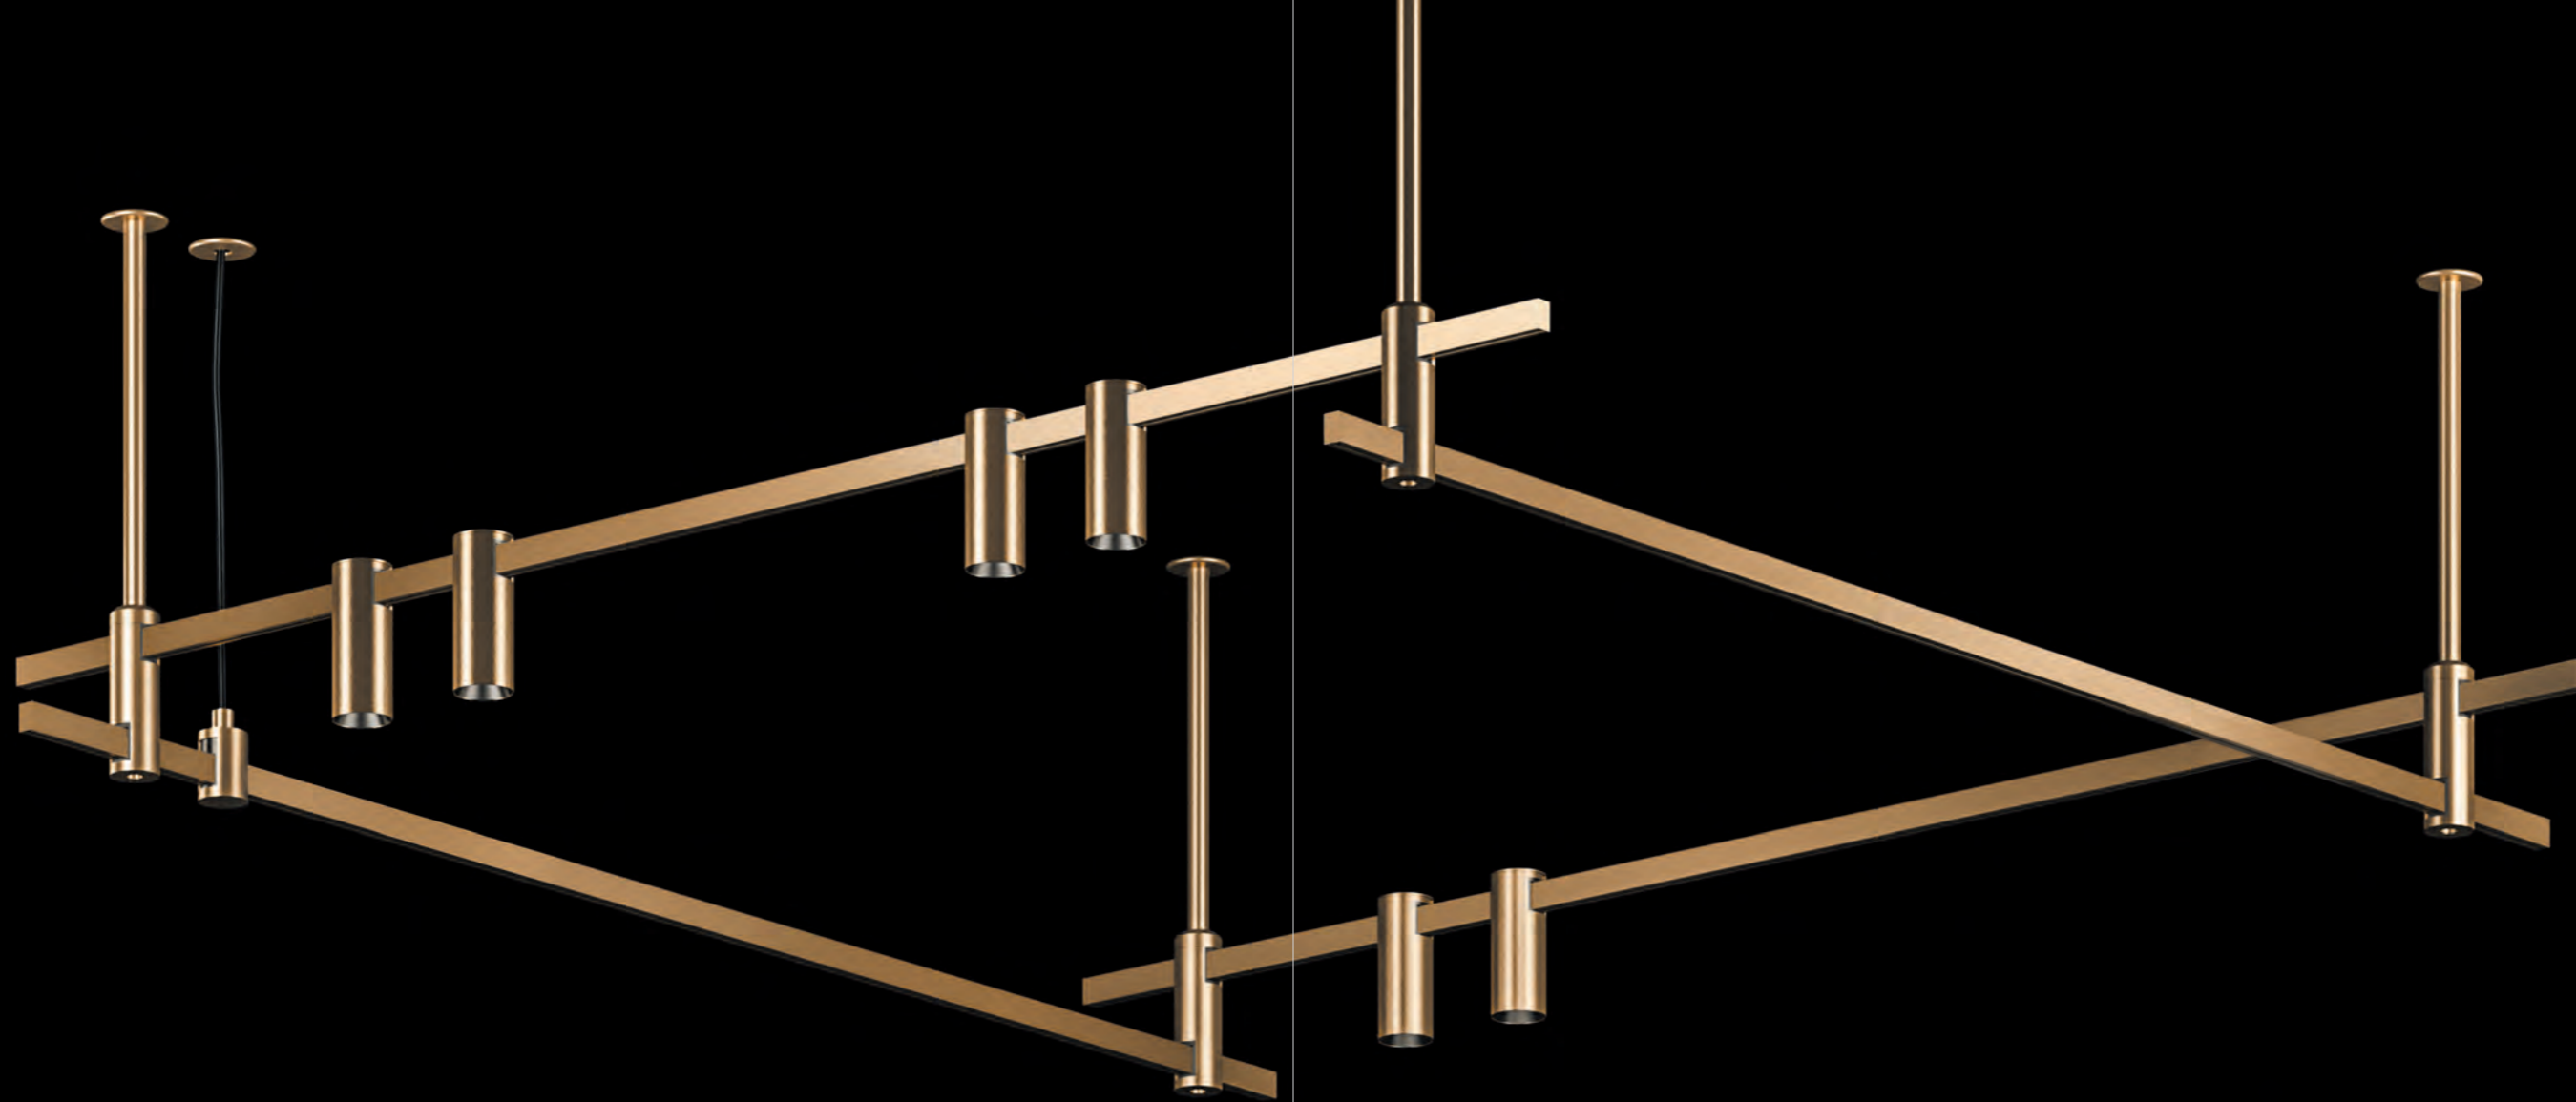

It is equipped with a wide range of fixtures that can be installed at any desired place and easily moved along the track to create various combinations and lighting scenarios. Luminaires have high light characteristics and color rendering indicators, as well as modern optical lenses.

The system supports lighting control via DALI, 1-10V, classic switchers or BLUETOOTH using CASAMBI app.

PURE BRASS

The whole system (tracks, fasteners and fixtures) is made of pure brass.

The surface of all elements is additionally brushed to provide refined matt effect.

EASY TO INSTALL

Auroom system does not require mounting into the ceiling and can be easily installed on different surfaces at any stage of repair.

OUTSTANDING DESIGN

Minimalistic proportions.
The track size is only 9x15 mm.

CUSTOMIZED RINGS

Auroom is presented in four standard diameters:
880 mm, 1200 mm, 1500 mm, 1800 mm.
The bigger size can be customized on request.

ATTENTION TO DETAILS

Power cable output and mounting base thread are hidden by brass plates.