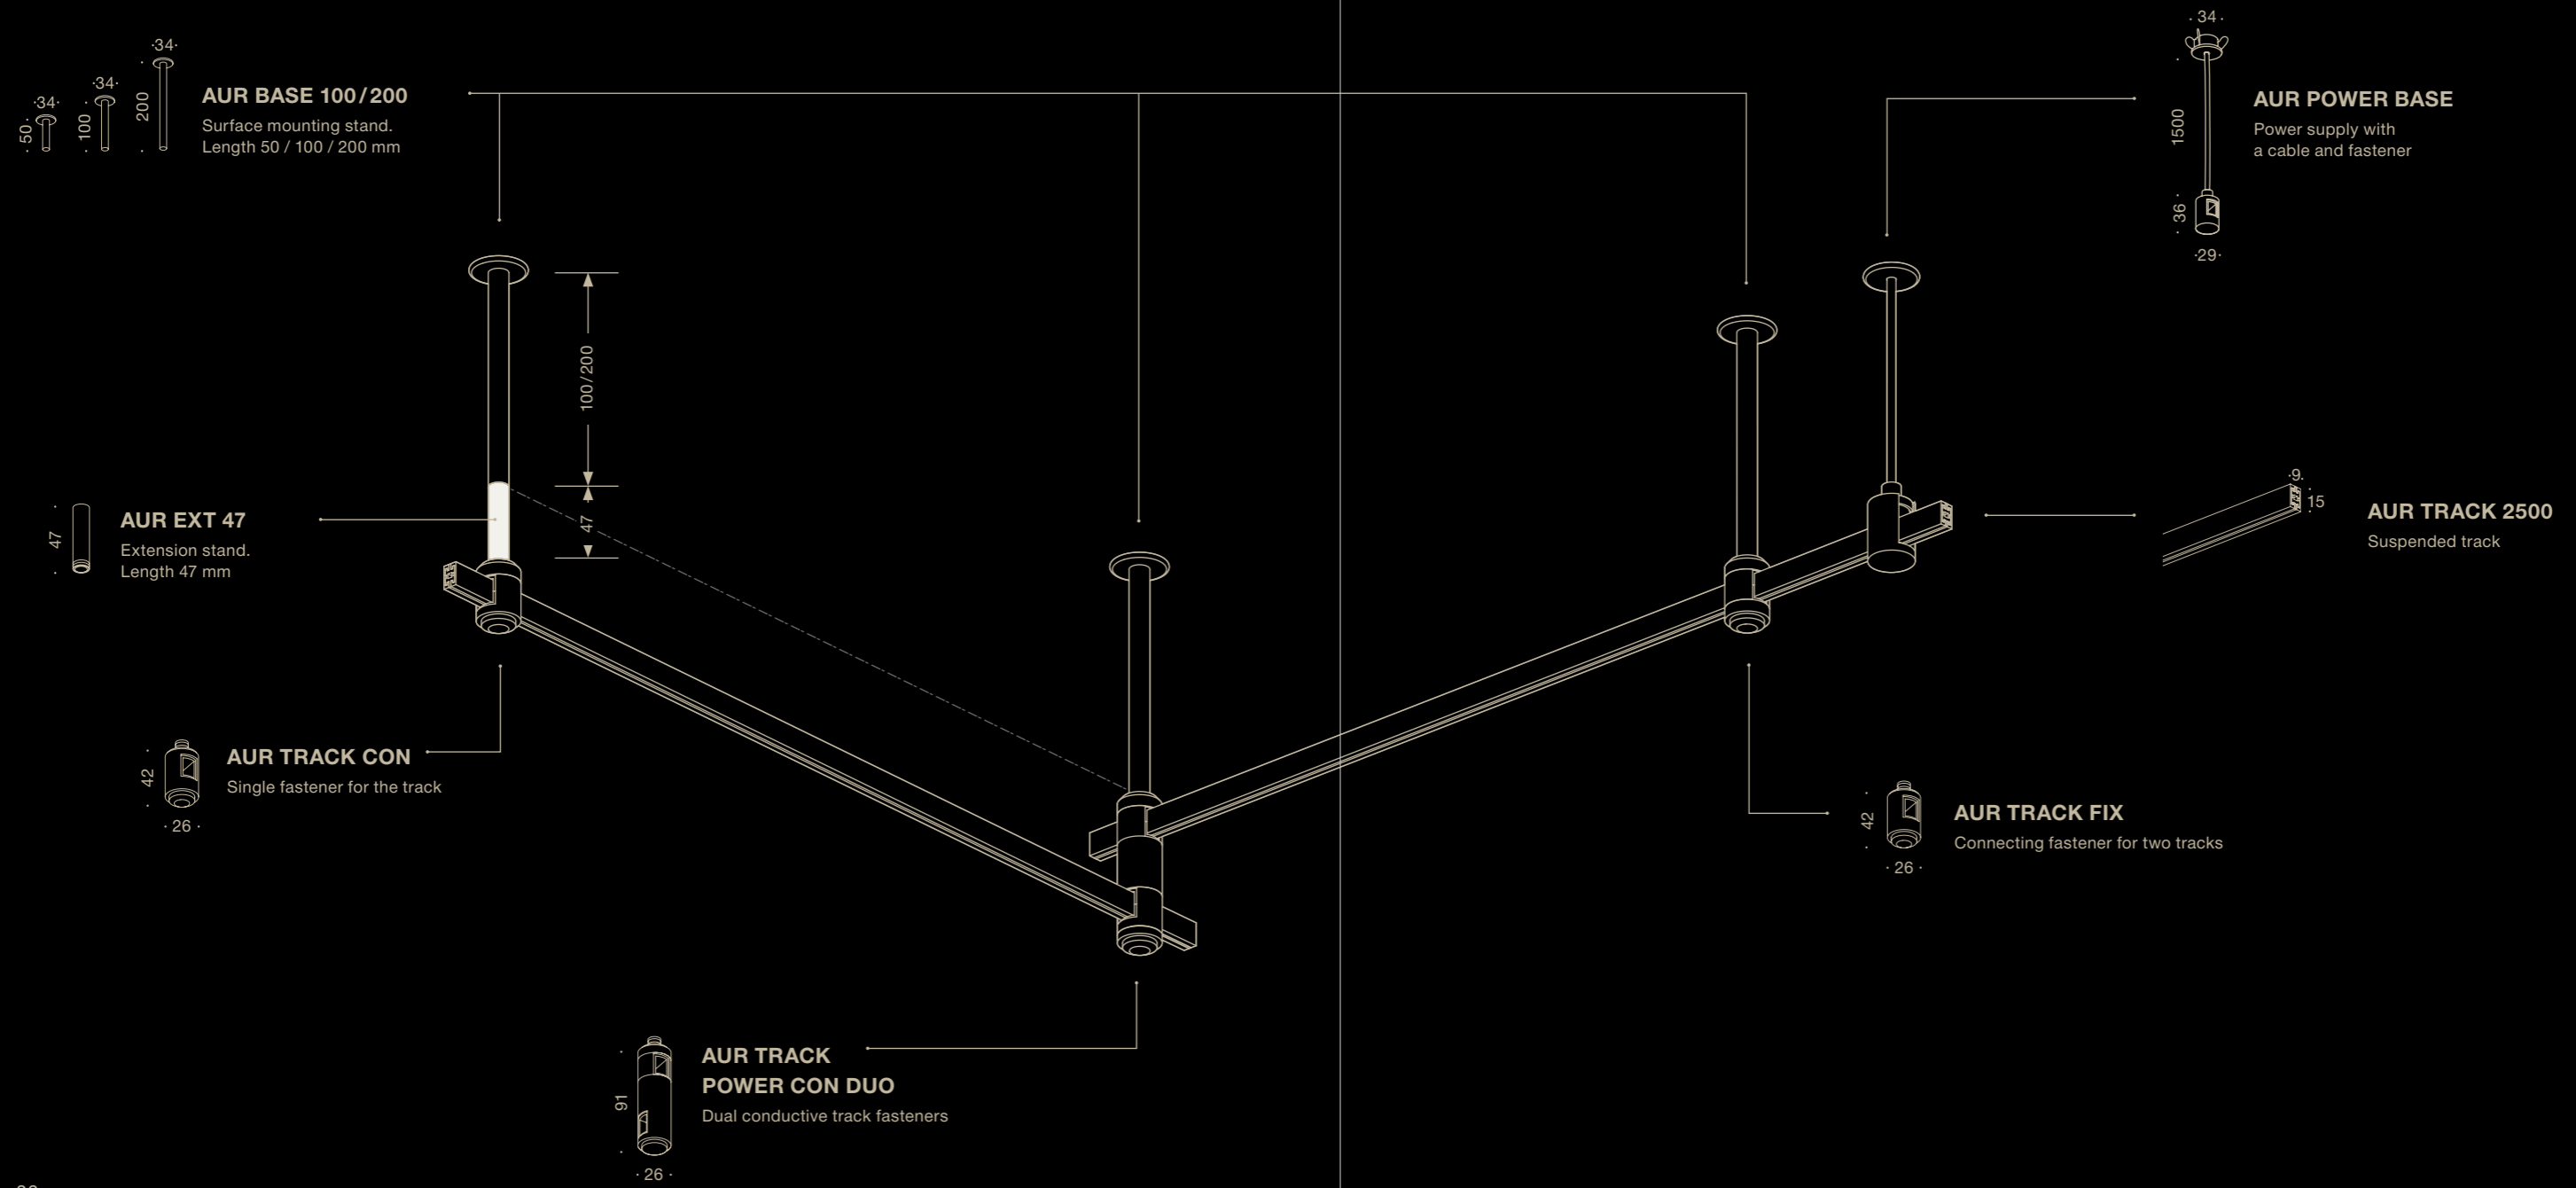

EASY TO CHANGE

The luminaires can be installed at any necessary place and easily moved along the track.

WIDE RANGE OF LUMINAIRES

The series is featured with rotary, linear, decorative luminaires of various power and beam angles. The fixtures can be easily combined with each other to create various lighting scenarios.

AUR SHAR

Wide beam angle
4 W

AUR SPOT LINE

Medium beam angle
4 W / 10 W

CONNECTING ELEMENTS

AUR BASE
50 / 100 / 200
Surface mounting stand.
Length 50 / 100 / 200 mm

AUR EXT 47
Extension stand.
Length 47 mm

AUR LOCUS
Track light fixture

AUR 180°
Conductive fastener

AUR POWER BASE

AUR 90°
Right-angle
conductive fastener

AUR TRACK CON
Single fastener for the track

**AUR TRACK
POWER CON DUO**
Dual conductive track fasteners

SYSTEM CONFIGURATION

CONNECTING THE POWER BASE FOR THE TRACK

AUR POWER BASE

INSTALLING DOUBLE CONDUCTIVE FASTENERS FOR THE TRACKS

AUR TRACK POWER CON DUO | AUR BASE 50 / 100 / 200 | AUR EXT 47

INSTALLATION OF A SINGLE FASTENER FOR THE TRACK