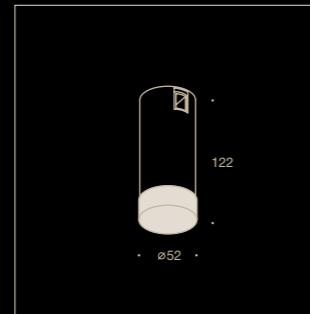

Glass diffuser provides the 280° angle of light.

AUR SPOT LINE

Recessed light sources provide the high level of visual comfort.

TECHNICAL INFORMATION
OF LIGHTING FIXTURES

AUR LOCUS

Medium beam angle
4 W / 10 W

AUR LOCUS SOFT

Medium beam angle
4 W / 10 W

AUR LOCUS TURN

Medium beam angle
4 W / 10 W

AUR TUBE

Wide beam angle
4 W / 8 W

AUR BULB

Wide beam angle
4 W