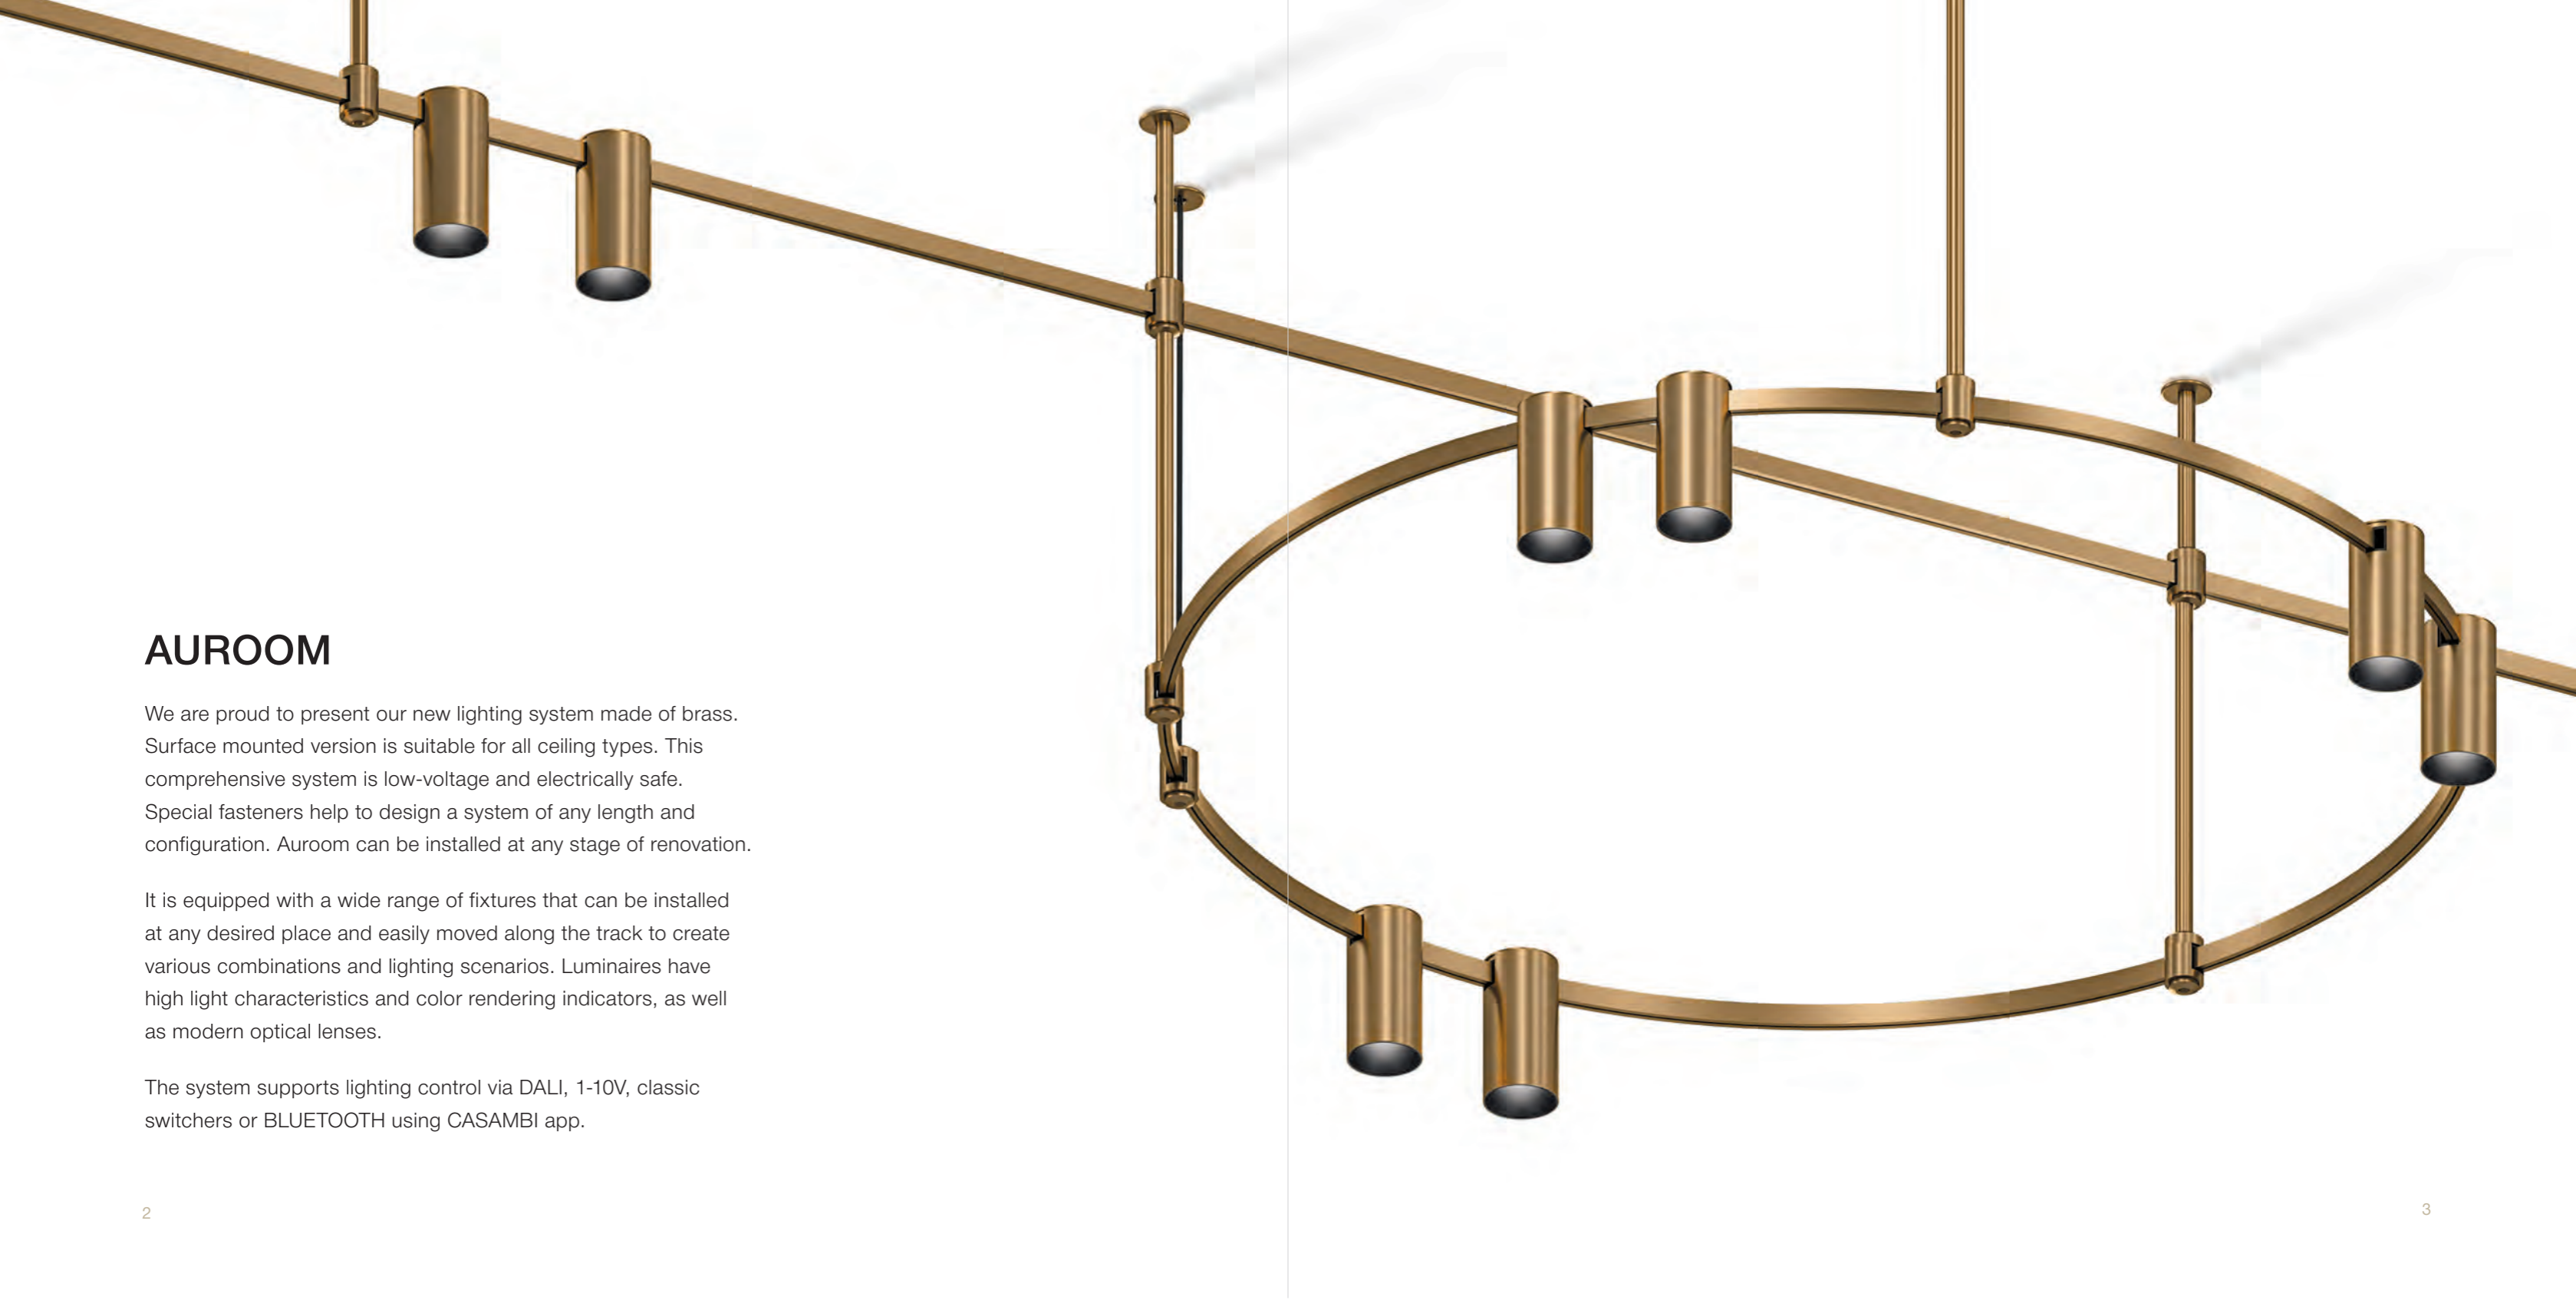

AUROOM

We are proud to present our new lighting system made of brass. Surface mounted version is suitable for all ceiling types. This comprehensive system is low-voltage and electrically safe. Special fasteners help to design a system of any length and configuration. Auroom can be installed at any stage of renovation.

It is equipped with a wide range of fixtures that can be installed at any desired place and easily moved along the track to create various combinations and lighting scenarios. Luminaires have high light characteristics and color rendering indicators, as well as modern optical lenses.

The system supports lighting control via DALI, 1-10V, classic switchers or BLUETOOTH using CASAMBI app.