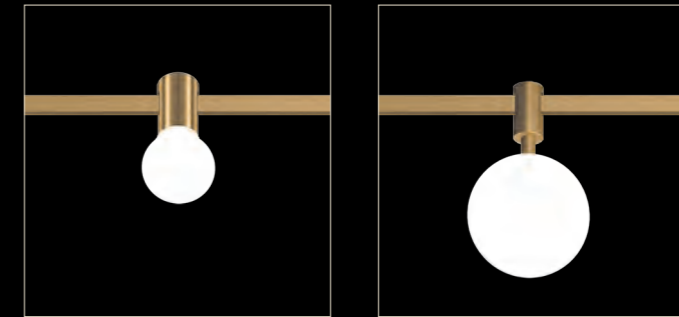

AUR LOCUS TURN

Rotary mechanism allows to create accent lighting.

AUR TUBE

Decorative acrylic diffuser creates soft lighting effect.

AUR BULB

Decorative acrylic diffuser creates soft lighting effect.

AUR SHAR

Glass diffuser provides the 280° angle of light.

AUR SPOT LINE

Recessed light sources provide the high level of visual comfort.

TECHNICAL INFORMATION
OF LIGHTING FIXTURES

AUR LOCUS

Medium beam angle
4 W / 10 W