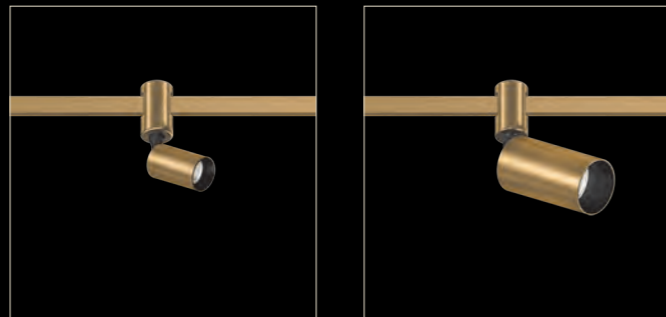

AUR LOCUS TURN

Rotary mechanism allows to create accent lighting.