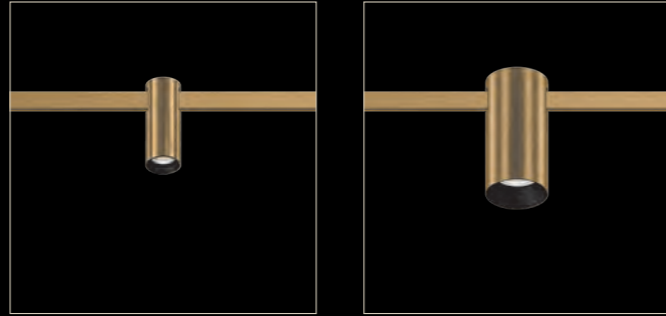

CONUS A /
CONUS B

AUR CHANCE /
AUR JOIN

LIGHTING FIXTURES

AUR LOCUS

Fixture that sends light down towards the floor.

AUR LOCUS SOFT

Decorative acrylic diffuser creates soft lighting effect. Can be easily installed on AUR LOCUS.