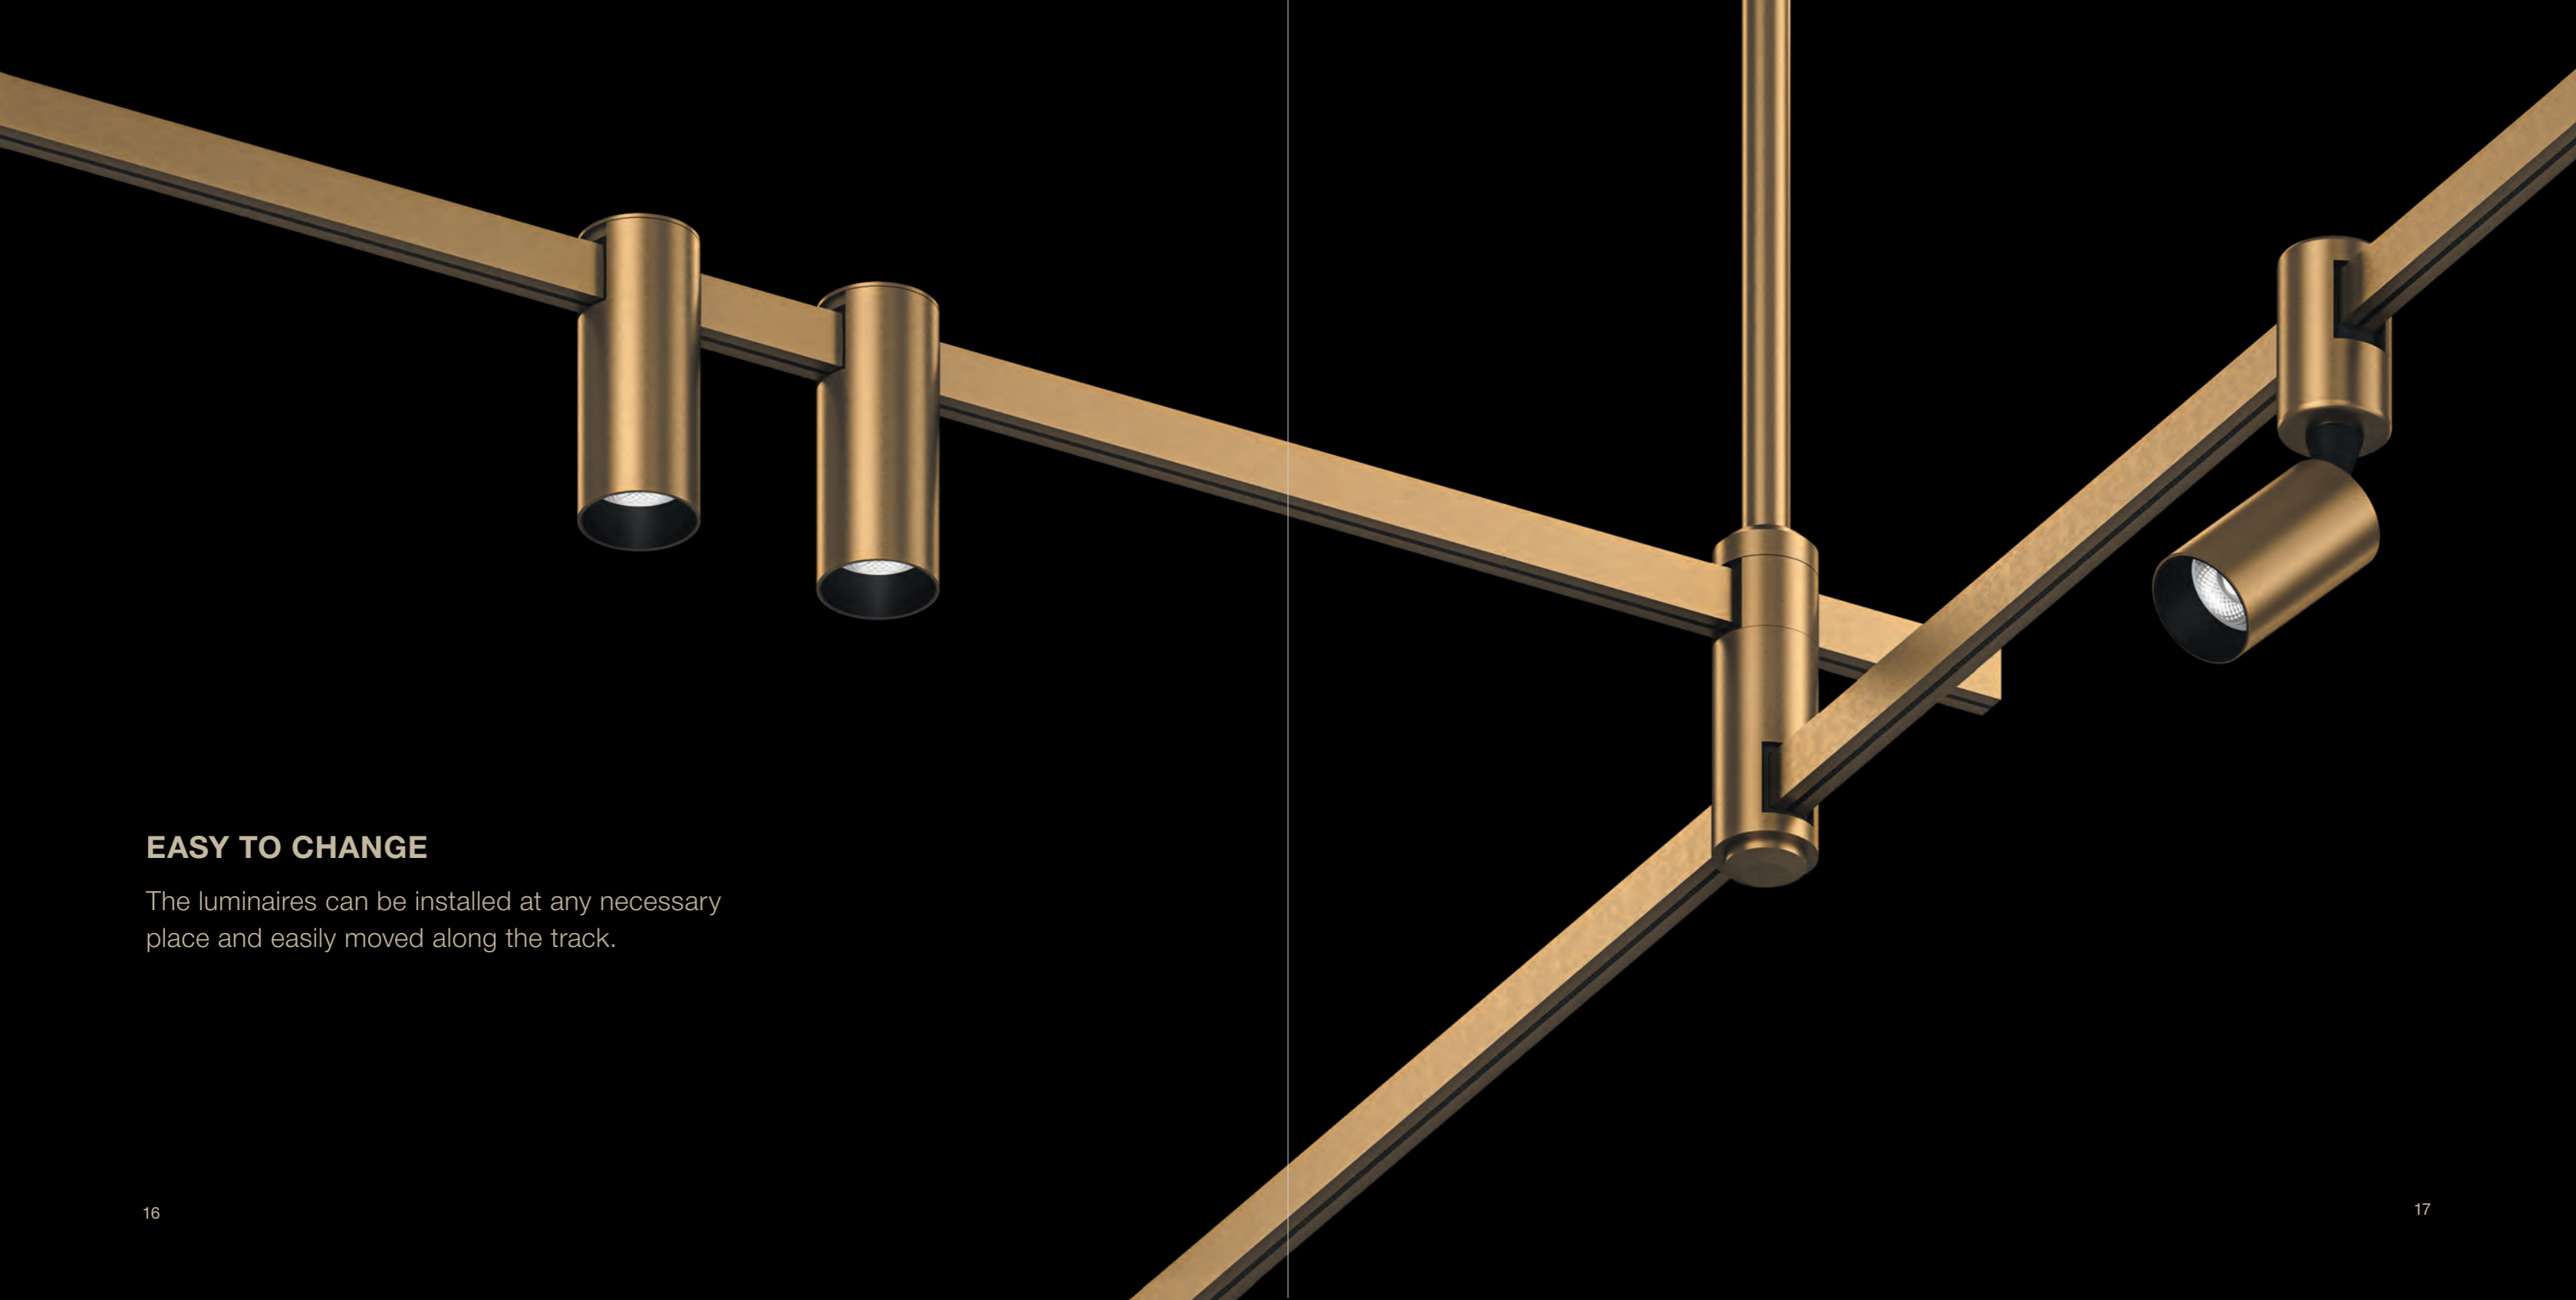

VARIOUS CONFIGURATIONS

Track system of any length can be created by cutting the track at any necessary place. Swivel elements and other fasteners ensure possibility to develop a system of desired configuration.

CUSTOMIZED RINGS

Auroom is presented in four standard diameters:
880 mm, 1200 mm, 1500 mm, 1800 mm.
The bigger size can be customized on request.

ATTENTION TO DETAILS

Power cable output and mounting base thread are hidden by brass plates.

EASY TO CHANGE

The luminaires can be installed at any necessary place and easily moved along the track.

WIDE RANGE OF LUMINAIRES

The series is featured with rotary, linear, decorative luminaires of various power and beam angles. The fixtures can be easily combined with each other to create various lighting scenarios.