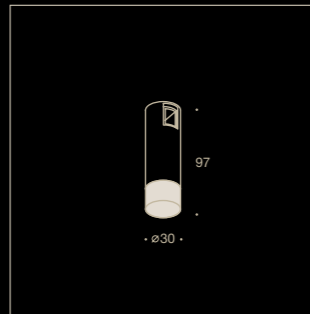

AUR LOCUS SOFT

Medium beam angle
4 W / 10 W