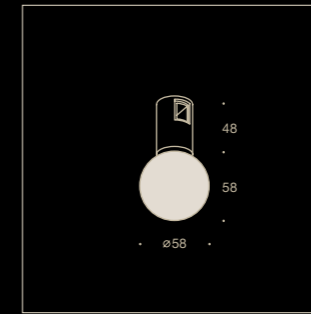

Glass diffuser provides the 280° angle of light.

AUR SPOT LINE

Recessed light sources provide the high level of visual comfort.

TECHNICAL INFORMATION
OF LIGHTING FIXTURES

AUR LOCUS

Medium beam angle
4 W / 10 W

AUR LOCUS SOFT

Medium beam angle
4 W / 10 W

AUR LOCUS TURN

Medium beam angle
4 W / 10 W

AUR TUBE

Wide beam angle
4 W / 8 W

AUR BULB

Wide beam angle
4 W

AUR SHAR

Wide beam angle
4 W

AUR SPOT LINE

Medium beam angle
4 W / 10 W

CONNECTING ELEMENTS

AUR BASE
50 / 100 / 200
Surface mounting stand.
Length 50 / 100 / 200 mm

AUR EXT 47
Extension stand.
Length 47 mm

AUR LOCUS
Track light fixture