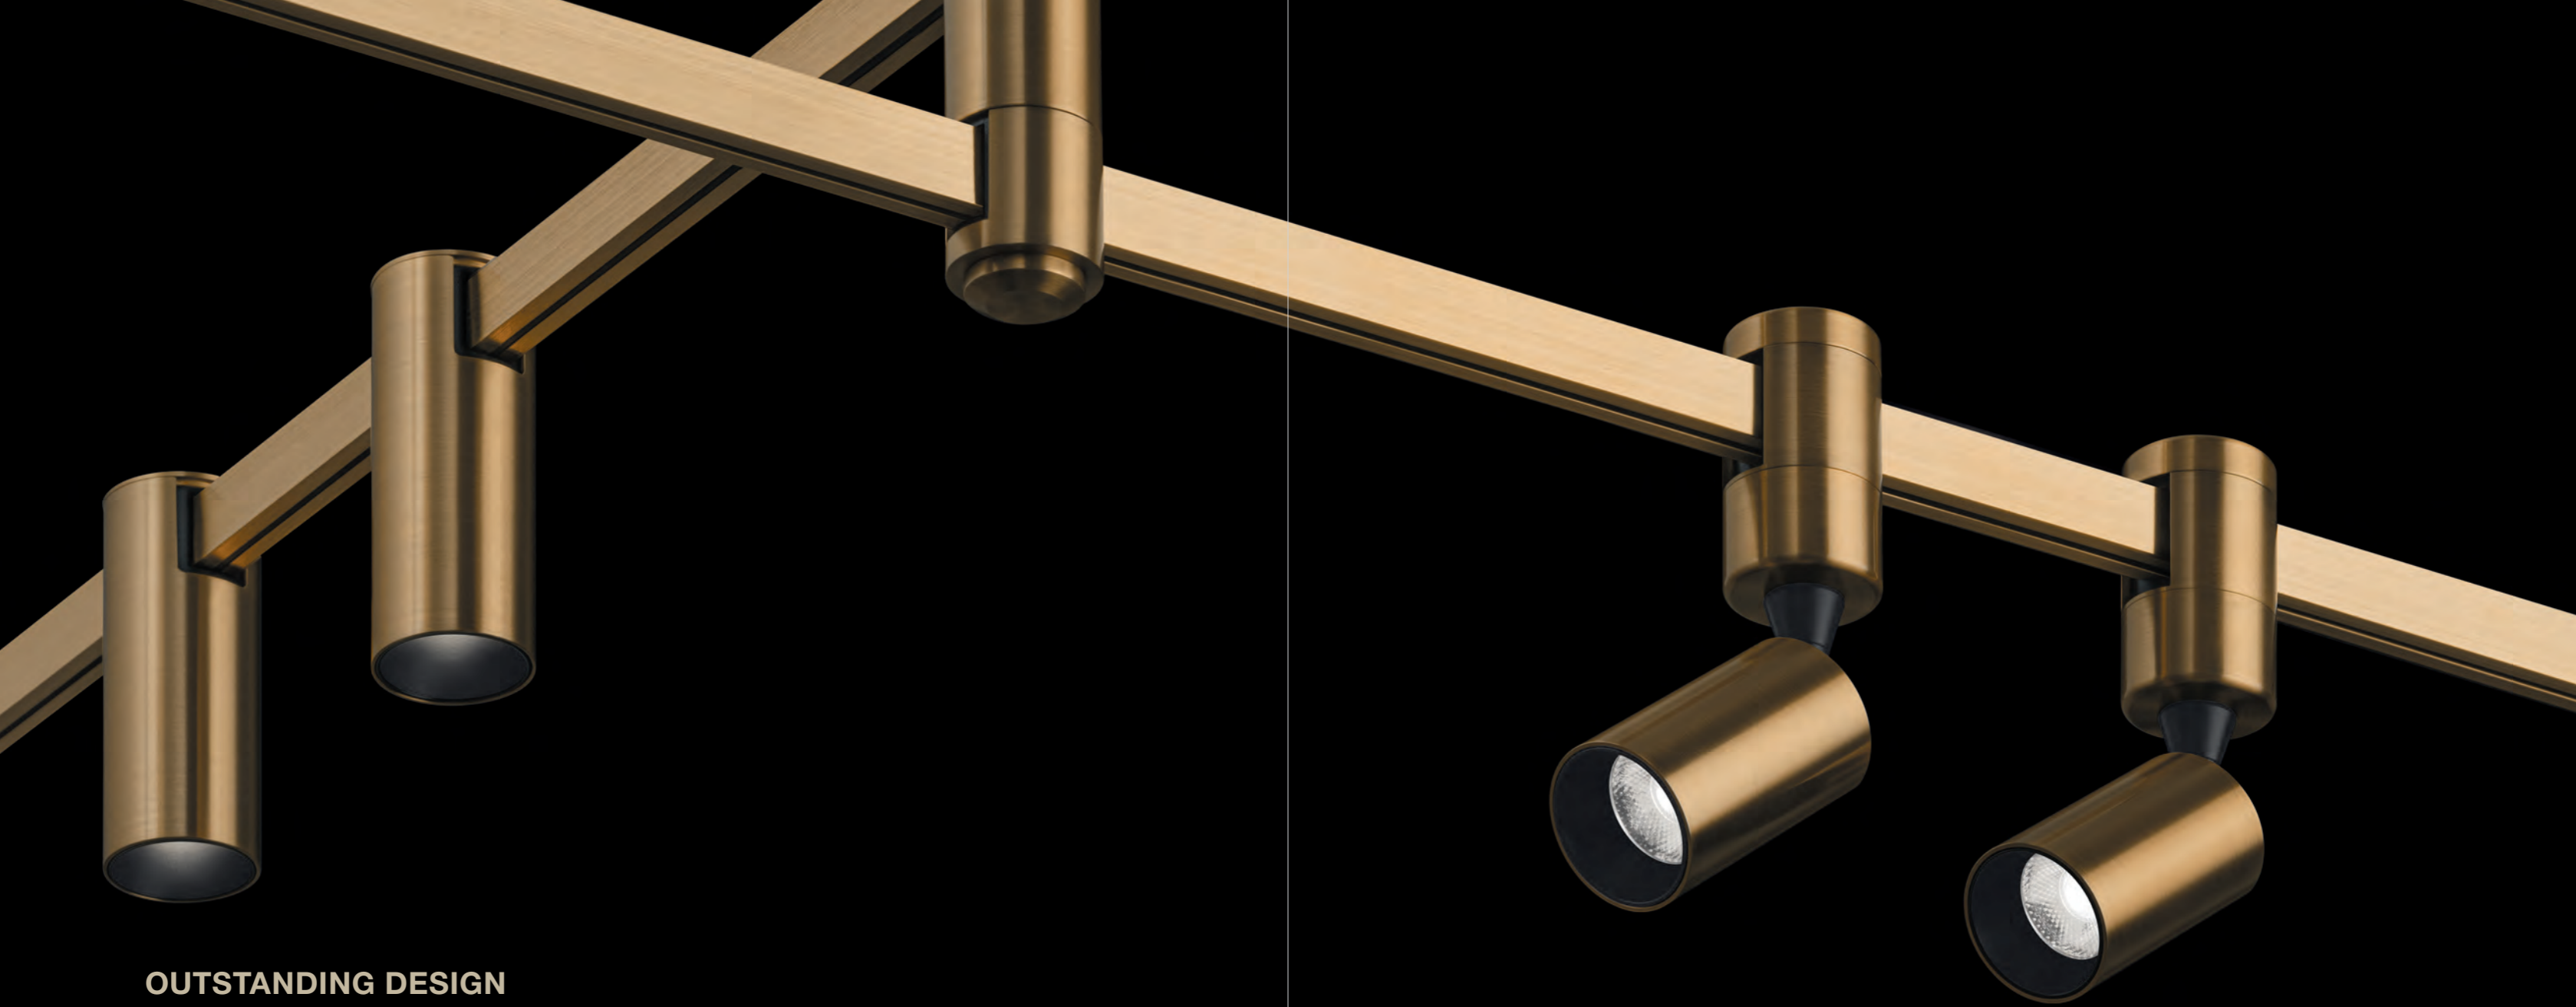

OUTSTANDING DESIGN

Minimalistic proportions.
The track size is only 9x15 mm.