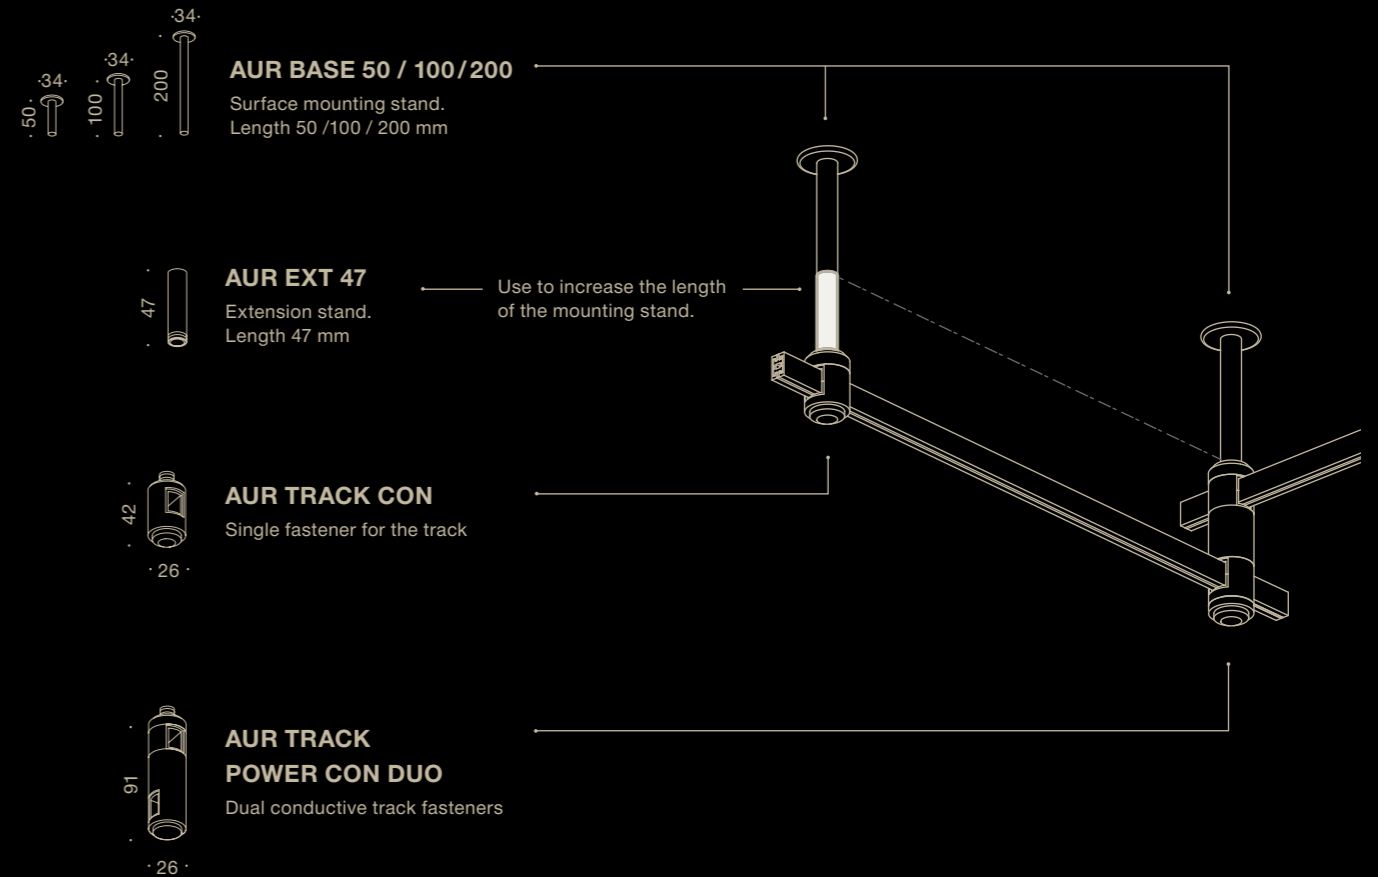

INSTALLING DOUBLE CONDUCTIVE FASTENERS FOR THE TRACKS

AUR TRACK POWER CON DUO | AUR BASE 50 / 100 / 200 | AUR EXT 47