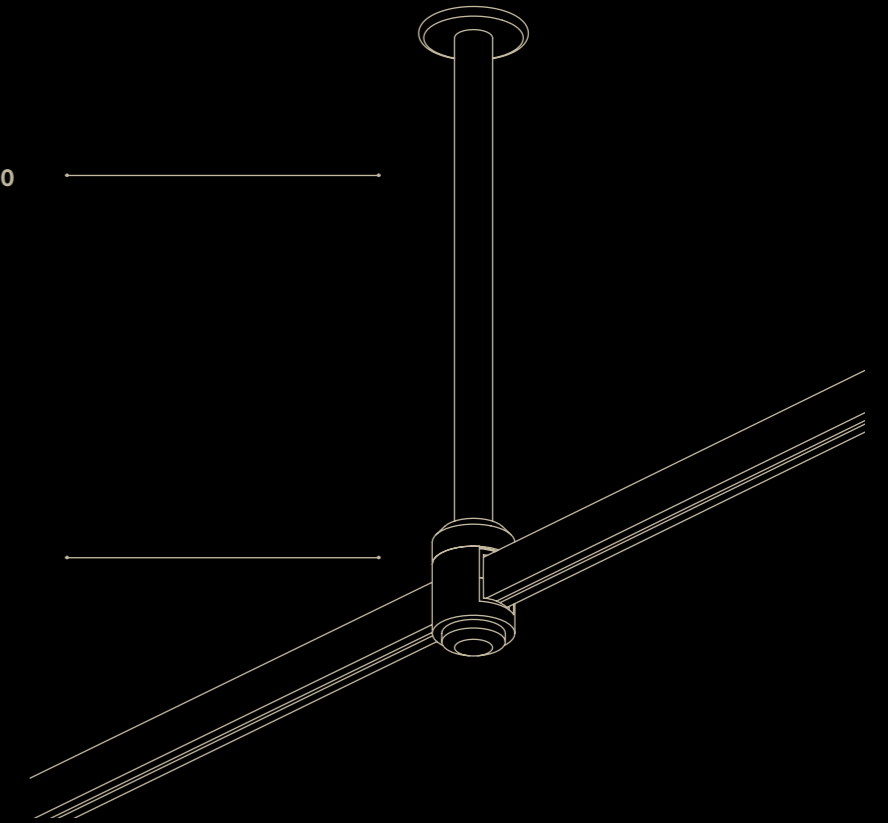

CONNECTING TWO TRACKS

AUR TRACK FIX | AUR BASE 50 / 100 / 200