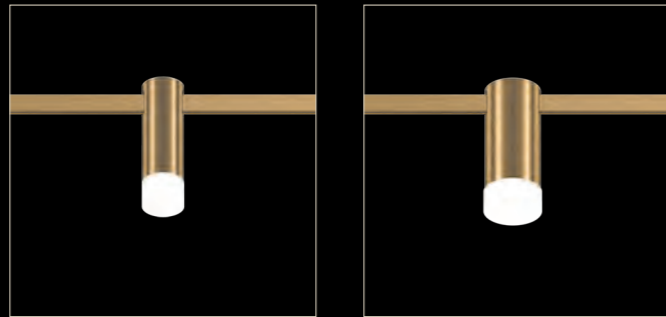

CONUS A /
CONUS B

AUR CHANCE /
AUR JOIN

LIGHTING FIXTURES

AUR LOCUS

Fixture that sends light down towards the floor.

AUR LOCUS SOFT

Decorative acrylic diffuser creates soft lighting effect. Can be easily installed on AUR LOCUS.