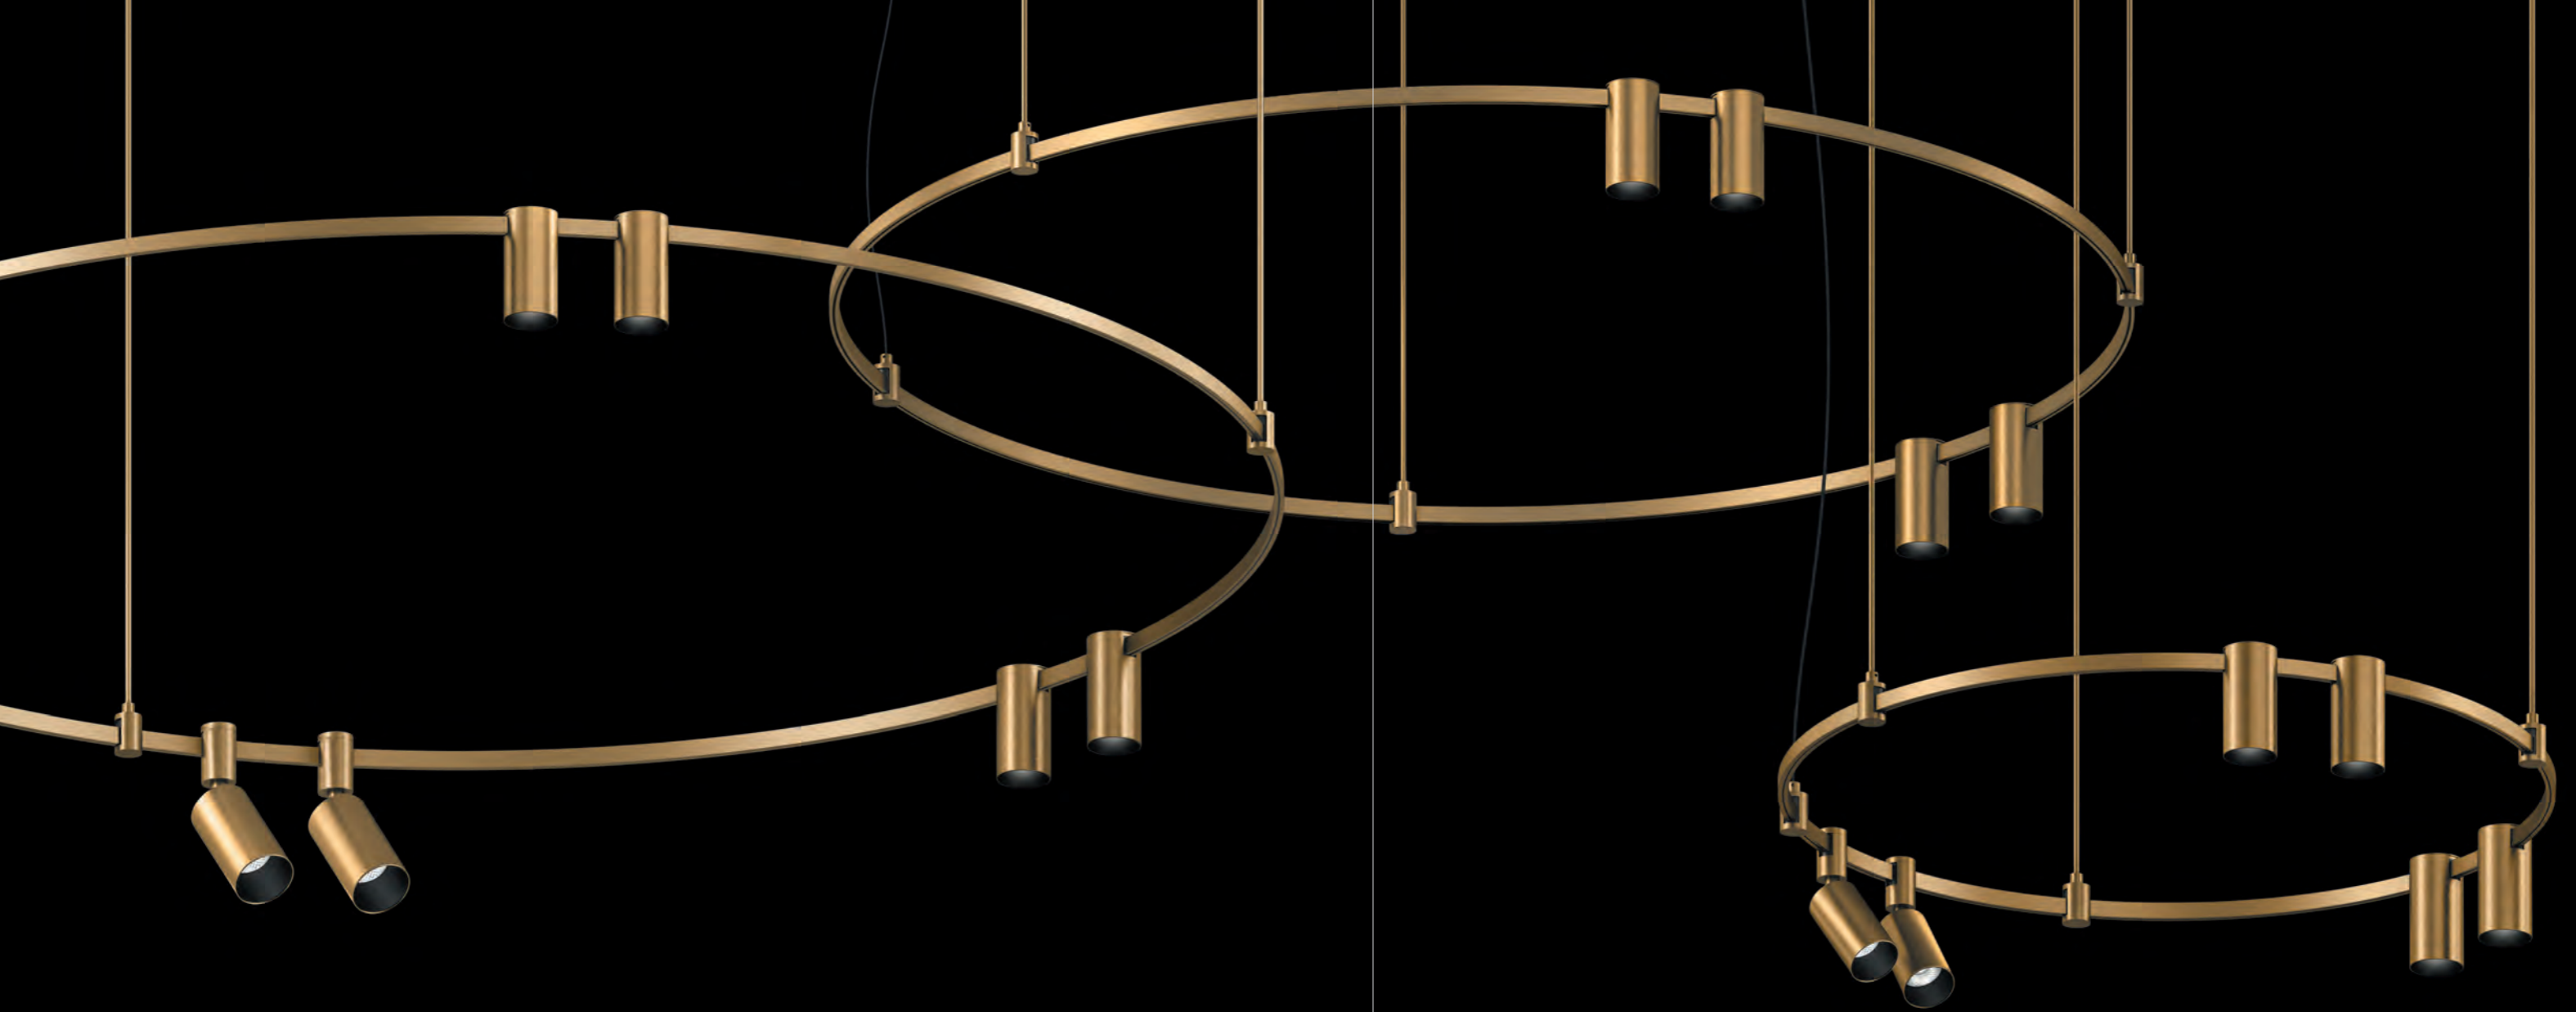

It is equipped with a wide range of fixtures that can be installed at any desired place and easily moved along the track to create various combinations and lighting scenarios. Luminaires have high light characteristics and color rendering indicators, as well as modern optical lenses.

EASY TO INSTALL

Auroom system does not require mounting into the ceiling and can be easily installed on different surfaces at any stage of repair.

OUTSTANDING DESIGN

Minimalistic proportions.
The track size is only 9x15 mm.

VARIOUS CONFIGURATIONS

Track system of any length can be created by cutting the track at any necessary place. Swivel elements and other fasteners ensure possibility to develop a system of desired configuration.

EASY TO CHANGE

The luminaires can be installed at any necessary place and easily moved along the track.

WIDE RANGE OF LUMINAIRES

The series is featured with rotary, linear, decorative luminaires of various power and beam angles. The fixtures can be easily combined with each other to create various lighting scenarios.