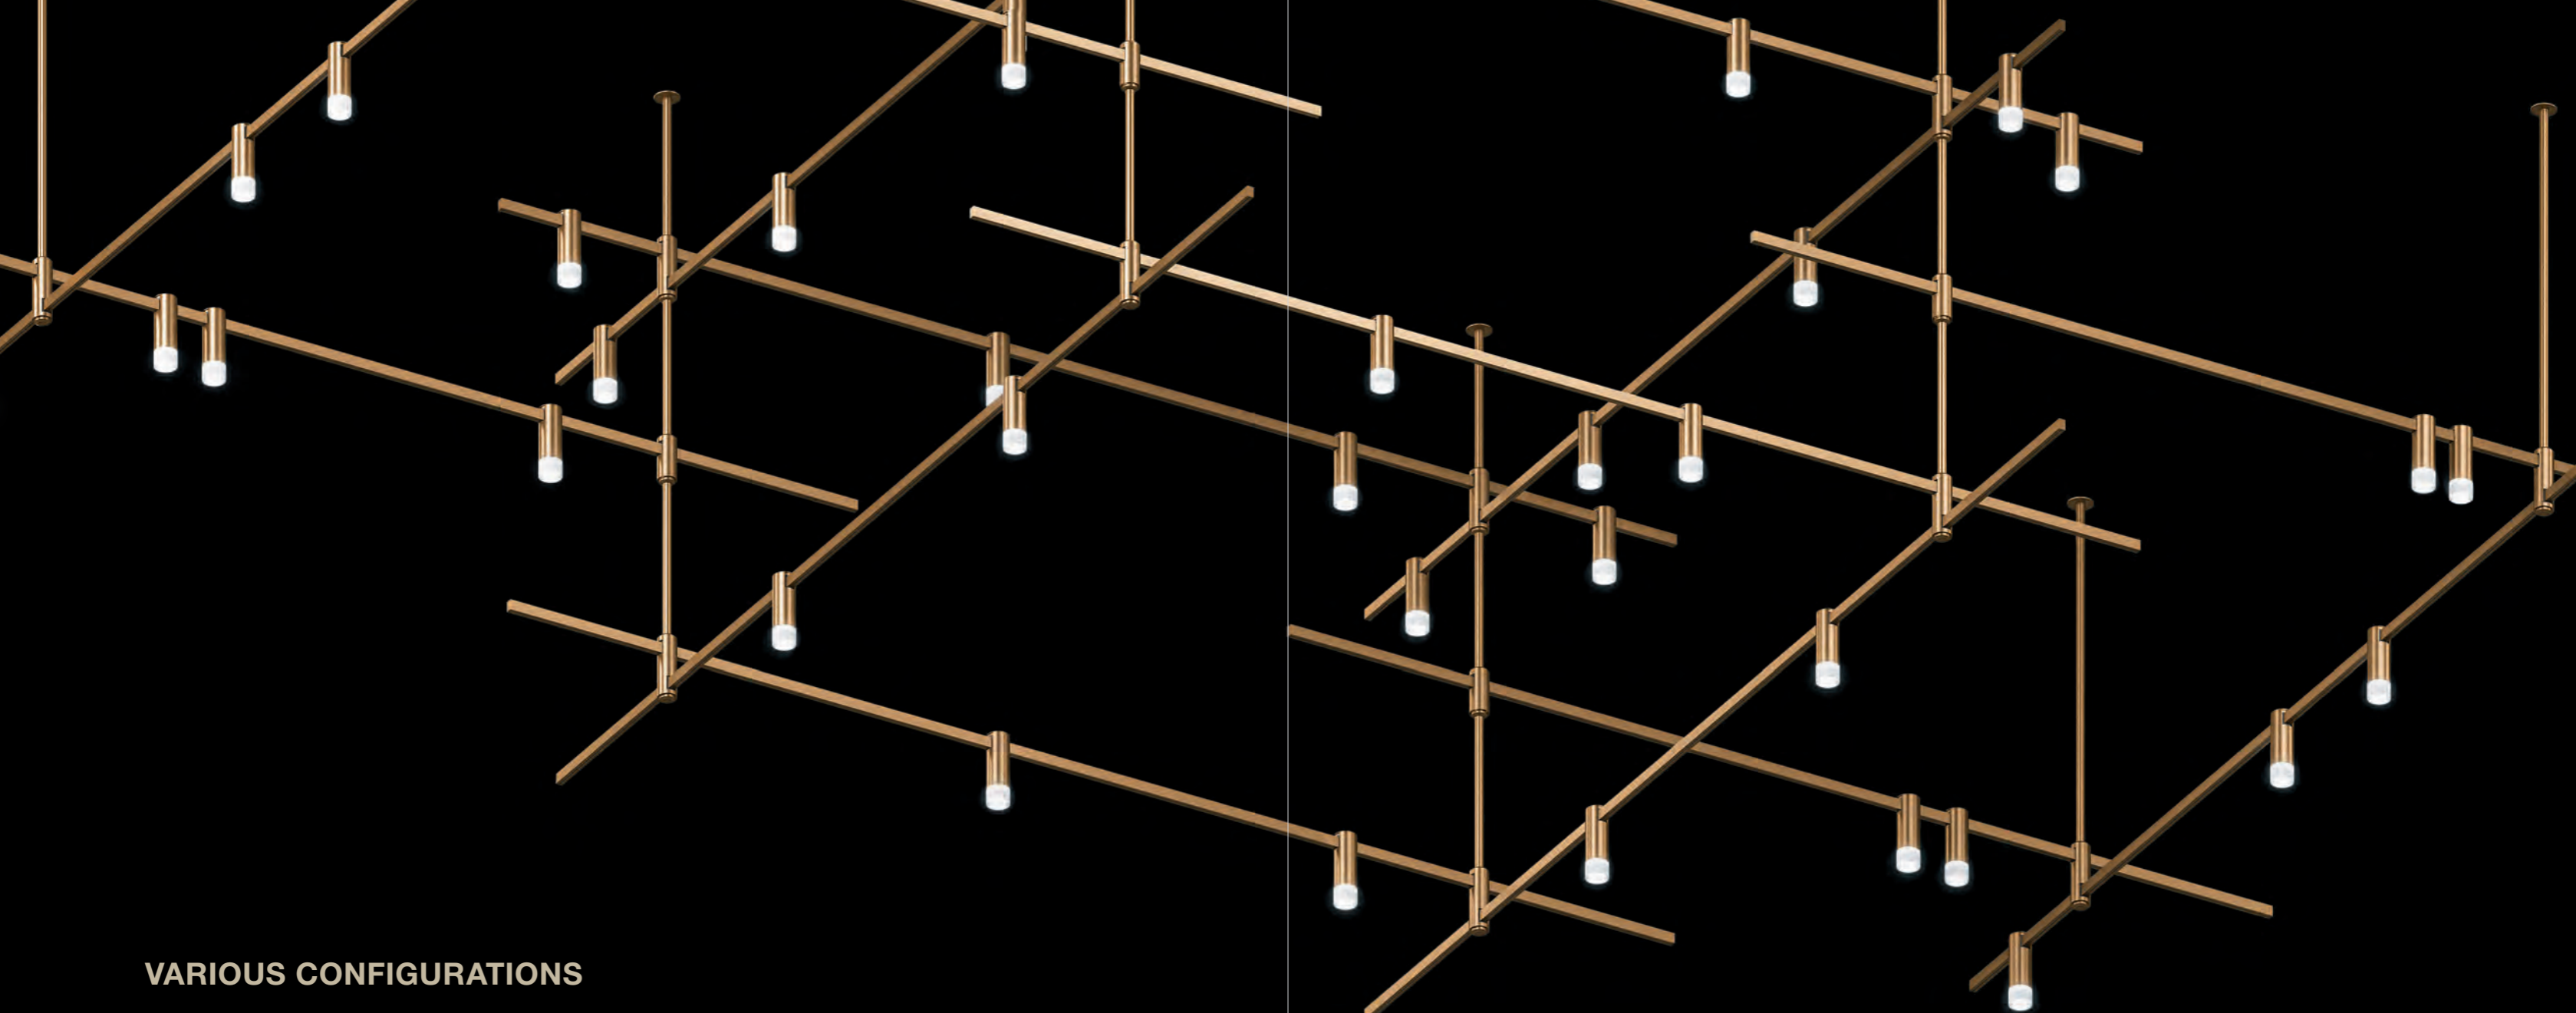

It is equipped with a wide range of fixtures that can be installed at any desired place and easily moved along the track to create various combinations and lighting scenarios. Luminaires have high light characteristics and color rendering indicators, as well as modern optical lenses.

VARIOUS CONFIGURATIONS

Track system of any length can be created by cutting the track at any necessary place. Swivel elements and other fasteners ensure possibility to develop a system of desired configuration.

EASY TO CHANGE

The luminaires can be installed at any necessary place and easily moved along the track.

WIDE RANGE OF LUMINAIRES

The series is featured with rotary, linear, decorative luminaires of various power and beam angles. The fixtures can be easily combined with each other to create various lighting scenarios.