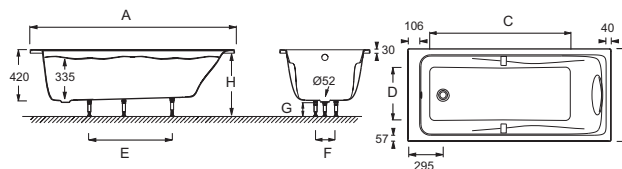

E6049

Collection: ODÉON UP

Finish*:

Main features:

Features

- **DIMENSIONS:** 170 x 75 x 60 cm
- **MATERIAL:** Acrylic
- **VOLUME (L):** 205/135
- **FOOT HEIGHT:** 120/160
- **PRODUCT INCLUDED:** (Black pillow and brass handles supplied as standard)
- **STEP:** Not supplied
- **OPTIONAL COORDINATING PANEL:** Optional
- **BATH WELL LENGTH:** 118 cm
- **TWO-PERSON BATH:** No
- **GUARANTEE:** 10 years
- **SUPPLIED WITH:** Chrome handgrips, black headrest and adjustable Quick clip feet
- Available with whirlpool system
- **WEIGHT:** 17.5 kg
- **INSTALLATION TYPE:** Drop-in
- **SHAPE:** Rectangular
- **WASTE DIAMETER:** 5,2 cm
- **FEET:** Supplied
- **WASTE :** Not supplied
- **OPTIONAL COORDINATING BATHTHSCREEN:** Optional
- **BATH WELL WIDTH:** 45 cm
- **CAN BE EQUIPPED WITH A WHIRLPOOL SYSTEM:** Yes
- **OPTIONAL:** Combined pop up waste (cable 1m) with overflow E70174, single-panel bathscreen E4932
- **BOTTOM DIMENSIONS:** 118 x 45 cm

Technical drawing

Mm	E6058	E6048	E6049	E6080	E6057	E6060
A	1800 ⁻³	1800 ⁻³	1700 ⁻³	1702 ⁻³	1600 ⁻³	1498 ⁻³
B	902 ⁻³	803 ⁻³	755 ⁻³	705 ⁻³	755 ⁻³	700 ⁻³
C	1280	1280	1180	1180	1080	980
D	600	500	450	400	450	400
E	900	900	750	750	750	650
F	300	300	200	200	200	140
G	118/158	120/160	120/160	120/160	115/155	118/163
H	525/565	535/575	530/570	530/570	525/565	533/578